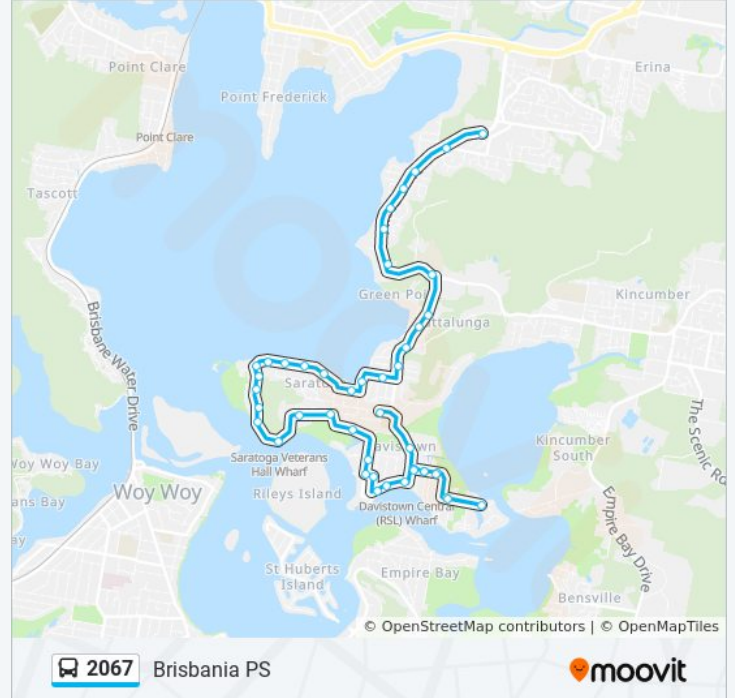

Steyne Rd before Irwan Cl

218 Steyne Rd

Henderson Rd opp Saratoga Veterans Hall Wharf

Henderson Rd before Fernview Ave

Henderson Rd before Brooklyn Rd

123 Malinya Rd

Malinya Rd opp Pyang Ave

Malinya Rd at Lintern Ave

Lintern St at Mireen Ave

Paringa Ave after Mireen Ave

Paringa Ave at Jenkins St

Paringa Ave before Davistown Rd

Lilli Pilli St after Davistown Rd

Lilli Pilli St at Davis Ave

Lilli Pilli St opp Illawong Cl

Kincumber Cres after Pine Ave

Kincumber Cr opp Amy St

Kincumber Cres at Magnolia Ave

Lilli Pilli St at Illawong Cl

Lilli Pilli St at Davis Ave

Lilli Pilli St at Davistown Rd

Davistown Rd opp Alloura Waters Retirement Village

Brisbania Public School, High St

2067 bus time schedules and route maps are available in an offline PDF at moovitapp.com. Use the [Moovit App](#) to see live bus times, train schedule or subway schedule, and step-by-step directions for all public transit in Sydney.

[About Moovit](#) • [MaaS Solutions](#) • [Supported Countries](#) • [Mooviter Community](#)

© 2024 Moovit - All Rights Reserved

Check Live Arrival Times