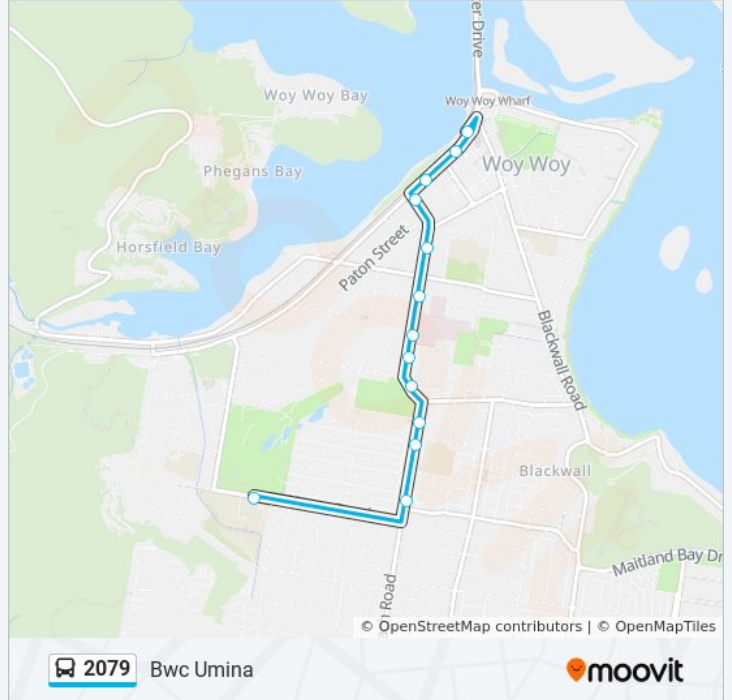

 2079

Bwc Umina

Get The App

The 2079 bus line Bwc Umina has one route. For regular weekdays, their operation hours are:

(1) Bwc Umina: 07:47

Use the Moovit App to find the closest 2079 bus station near you and find out when is the next 2079 bus arriving.

### Direction: Bwc Umina

13 stops

[VIEW LINE SCHEDULE](#)

Woy Woy Station  
Deepwater Plaza, Railway St  
Railway St at Station St  
Ocean Beach Rd after Railway St  
Ocean Beach Rd opp Mutu St  
Ocean Beach Rd opp Waratah Ave  
Woy Woy Hospital, Ocean Beach Rd  
Ocean Beach Rd after Kathleen St  
Ocean Beach Rd opp Rogers Park  
Ocean Beach Rd at Kingsley Ave  
Ocean Beach Rd after Balaclava Ave  
Ocean Beach Rd opp Mackenzie Ave  
Brisbane Secondary College, Veron Rd

### 2079 bus Info

**Direction:** Bwc Umina

**Stops:** 13

**Trip Duration:** 7 min

**Line Summary:**

2079 bus time schedules and route maps are available in an offline PDF at [moovitapp.com](https://moovitapp.com). Use the Moovit App to see live bus times, train schedule or subway schedule, and step-by-step directions for all public transit in Sydney.