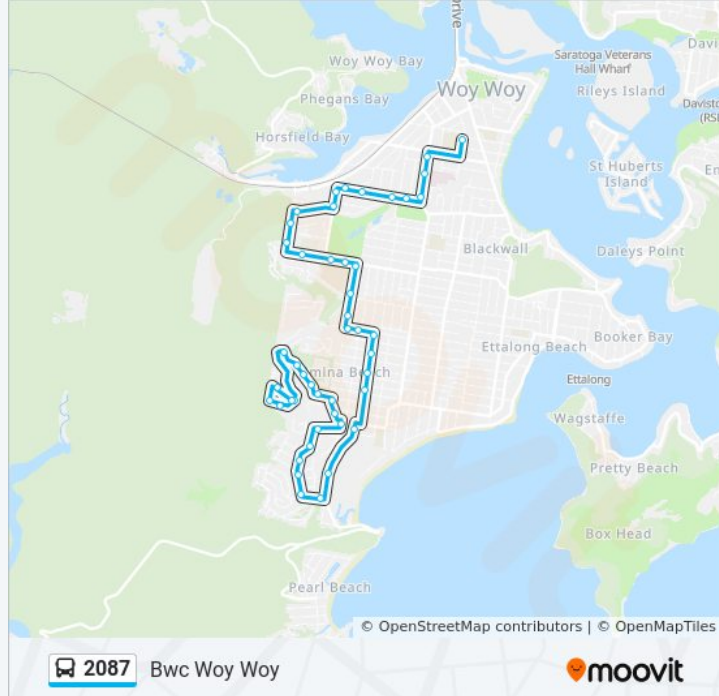

Rabaul Ave after McEvoy Ave

Rabaul Ave before Birdwood Ave

Rabaul Ave at Lone Pine Ave

Lone Pine Dr opp Shepard St

Lone Pine Ave opp Carpenter St

Carpenter St after Casuarina Cl

Carpenter St after Ryans Rd

Carpenter St at Veron Rd

Brisbane Secondary College, Veron Rd

Veron Rd opp Hillview St

Veron Rd after Naroo Rd

Shoalhaven Dr at Numby Cl

Shoalhaven Dr opp Lismore Ave

Nambucca Dr before Byron Cl

Hillview St opp Miami Ave

Hillview St opp Florida Ave

Dunban Rd after Hillview St

Dunban Rd after Pratley St

Dunban Rd opp Everglades Country Club

Dunban Rd at Angler St

Ocean Beach Rd after Dunban Rd

Ocean Beach Rd opp Woy Woy Hospital

Ocean Beach Rd after Waratah Ave

Brisbane Water Secondary College, Edwards St

2087 bus time schedules and route maps are available in an offline PDF at moovitapp.com. Use the [Moovit App](#) to see live bus times, train schedule or subway schedule, and step-by-step directions for all public transit in Sydney.

[About Moovit](#) • [MaaS Solutions](#) • [Supported Countries](#) • [Mooviter Community](#)

© 2024 Moovit - All Rights Reserved

Check Live Arrival Times