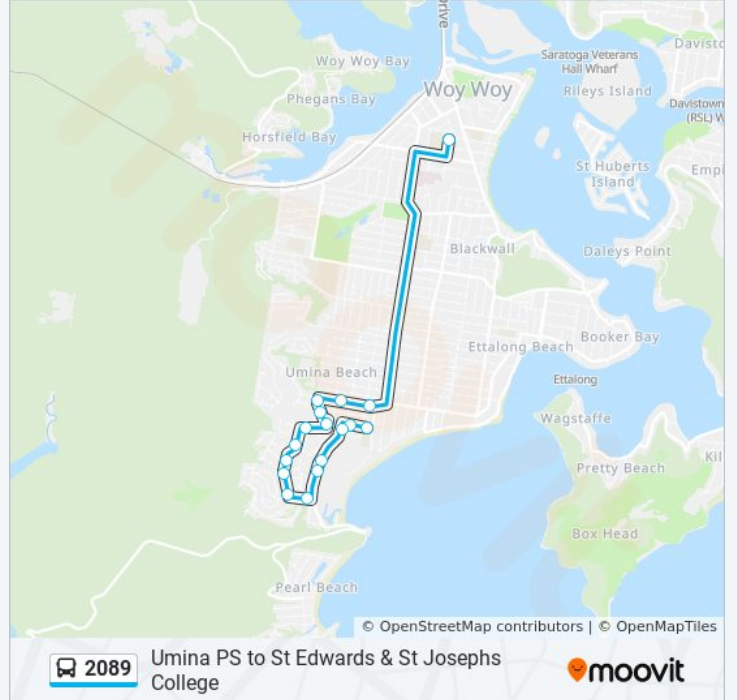

 2089

Umina PS to St Edwards & St Josephs College

Get The App

The 2089 bus line Umina PS to St Edwards & St Josephs College has one route. For regular weekdays, their operation hours are:

(1) Bwc Woy Woy: 07:41

Use the Moovit App to find the closest 2089 bus station near you and find out when is the next 2089 bus arriving.

Direction: Bwc Woy Woy

17 stops

[VIEW LINE SCHEDULE](#)

- Umina Beach Public School, Horbart Ave
- Hobart Ave opp Perth St
- Mt Ettalong Rd opp Calypta Rd
- Mt Ettalong Rd after Etta Rd
- 96 Mt Ettalong Rd
- Cowper Rd at Neera Rd
- Kahibah Rd after Cowper Rd
- Kahibah Rd at Lakeview Pde
- Kallaroo Rd at Stella Rd
- Kallaroo Rd opp Dora Rd
- Calypta Rd at York Rd
- Elanora Rd at Hobart Ave
- Fitzroy St opp Adelaide Ave
- Fitzroy St at Brisbane Ave
- Brisbane Ave after Bathurst St
- Brisbane Ave after Melbourne Ave
- Brisbane Water Secondary College, Edwards St

2089 bus Time Schedule

Bwc Woy Woy Route Timetable:

Sunday	Not Operational
Monday	07:41
Tuesday	07:41
Wednesday	07:41
Thursday	07:41
Friday	07:41
Saturday	Not Operational

2089 bus Info

Direction: Bwc Woy Woy

Stops: 17

Trip Duration: 17 min

Line Summary:

2089 bus time schedules and route maps are available in an offline PDF at moovitapp.com. Use the [Moovit App](#) to see live bus times, train schedule or subway schedule, and step-by-step directions for all public transit in Sydney.