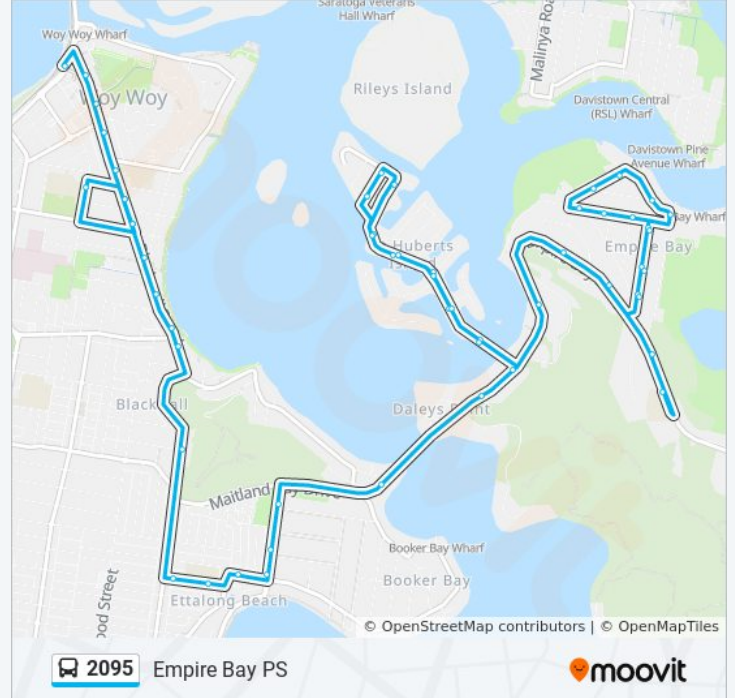

 2095

Empire Bay PS

Get The App

The 2095 bus line Empire Bay PS has one route. For regular weekdays, their operation hours are:

(1) Empire Bay PS: 08:19

Use the Moovit App to find the closest 2095 bus station near you and find out when is the next 2095 bus arriving.

Direction: Empire Bay PS

55 stops

[VIEW LINE SCHEDULE](#)

- Woy Woy Station
- Woy Woy Public Library, Blackwall Rd
- Blackwall Rd before Victoria Rd
- Blackwall Rd opp St John The Baptist Church
- Woy Woy Public School, Blackwall Rd
- Blackwall Rd before Farnell Rd
- Blackwall Rd before Allfield Rd
- Brisbane Water Secondary College, Edwards St
- Blackwall Rd before Farnell Rd
- Blackwall Rd before Allfield Rd
- Blackwall Rd opp Terry Ave
- Blackwall Rd opp Alpha Rd
- Blackwall Rd opp McMasters Rd
- Blackwall Rd at Lalina Ave
- Memorial Ave opp Warrigal St
- Uligandi St after Barrenjoey Rd
- Ettalong Public School, Uligandi St
- Ocean View Rd at Memorial Ave
- Picnic Pde after Ocean View Rd
- Picnic Pde opp Bream Rd
- Ettalong Oval, Picnic Pde
- Rip Bridge, Maitland Bay Dr

Rickard Rd opp Echuca Rd

Greenfield Rd after Rickard Rd

38 Greenfield Rd

Greenfield Rd before Rosella Rd

Empire Bay Dr opp Awinya Cl

Empire Bay Public School, Empire Bay Dr

2095 bus time schedules and route maps are available in an offline PDF at moovitapp.com. Use the [Moovit App](#) to see live bus times, train schedule or subway schedule, and step-by-step directions for all public transit in Sydney.