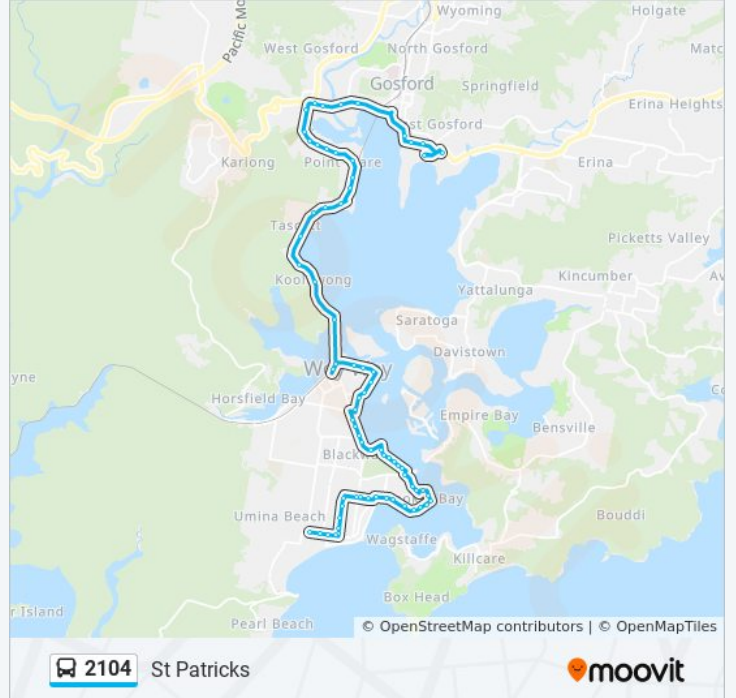

Booker Bay Rd opp Karu Ave

Booker Bay Rd before Flathead Rd

Booker Bay Rd at Mullbong Rd

Orange Grove Rd after Booker Bay Rd

445 Orange Grove Rd

431 Orange Grove Rd

Orange Grove Rd before Koonora Ave

Orange Grove Rd at Koonora Ave

Orange Grove Rd at Uralla Lane

Blackwall Rd at Bay View Cres

Blackwall Rd opp Lalina Ave

Blackwall Rd after McMasters Rd

Blackwall Rd before Alpha Rd

Blackwall Rd before Terry Ave

Burge Rd after Allfield Rd

Burge Rd before Park Rd

North Burge Rd before Robin Cres

North Burge Rd before Brick Wharf Rd

Brick Wharf Rd opp Woy Woy Bowling Club

Brick Wharf Rd at Sonter Ave

95 Brick Wharf Rd

Brisbane Water Dr at The Boulevard

Woy Woy Station

Brisbane Water Dr after Lara St

Koolewong Station, Brisbane Water Dr

90 Brisbane Water Dr

Brisbane Water Dr opp Koolewong Forshore Reserve

Tascott Station, Brisbane Water Dr

Brisbane Water Dr opp Victory Pde

Brisbane Water Dr before Glenrock Pde

Brisbane Water Dr opp Point Clare Station

Point Clare Public School, Brisbane Water Dr