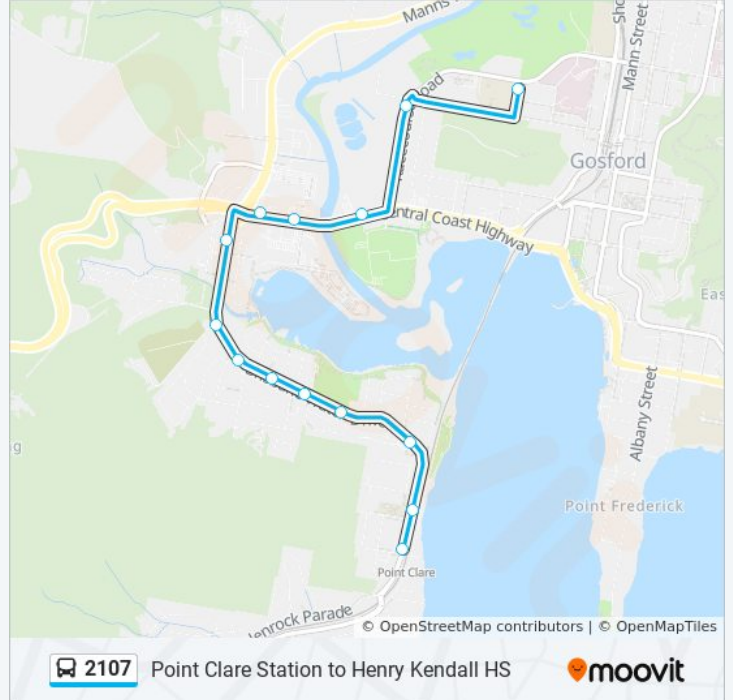

 2107

Point Clare Station to Henry Kendall HS

Get The App

The 2107 bus line Point Clare Station to Henry Kendall HS has one route. For regular weekdays, their operation hours are:

(1) Henry Kendall HS: 08:06

Use the Moovit App to find the closest 2107 bus station near you and find out when is the next 2107 bus arriving.

Direction: Henry Kendall HS

15 stops

[VIEW LINE SCHEDULE](#)

- Brisbane Water Dr opp Point Clare Station
- Point Clare Public School, Brisbane Water Dr
- Brisbane Water Dr opp Collard Rd
- Brisbane Water Dr opp Fagan Park
- Orana Centre, Brisbane Water Dr
- Fairhaven Services, Brisbane Water Dr
- Brisbane Water Dr after Sunnyside Ave
- Point Clare Ambulance Service, Brisbane Water Dr
- Brisbane Water Dr before Kulara Ave
- West Gosford Shops, Brisbane Water Dr
- Pacific Hwy after Manns Rd
- Pacific Hwy before Yallambee Ave
- Racecourse Central Coast Hwy
- Gosford Racecourse, Racecourse Rd
- Henry Kendall High School, Batley St

2107 bus Info

Direction: Henry Kendall HS

Stops: 15

Trip Duration: 15 min

Line Summary:

2107 bus time schedules and route maps are available in an offline PDF at moovitapp.com. Use the [Moovit App](#) to see live bus times, train schedule or subway schedule, and step-by-step directions for all public transit in Sydney.