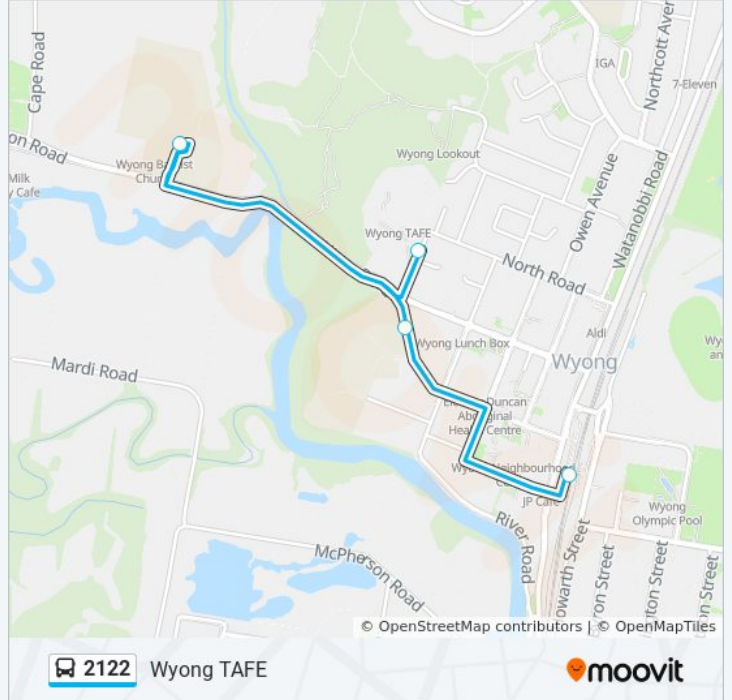

2122

Wyong TAFE

Get The App

The 2122 bus line Wyong TAFE has one route. For regular weekdays, their operation hours are:

(1) Wyong TAFE: 08:11

Use the Moovit App to find the closest 2122 bus station near you and find out when is the next 2122 bus arriving.

Direction: Wyong TAFE

4 stops

[VIEW LINE SCHEDULE](#)

Wyong Station, Stand A

Wyong High School, Alison Rd

Wyong Christian Community School, Alison Rd

TAFE Hunter, Porter St

2122 bus Time Schedule

Wyong TAFE Route Timetable:

Sunday	Not Operational
Monday	08:11
Tuesday	08:11
Wednesday	08:11
Thursday	08:11
Friday	08:11
Saturday	Not Operational

2122 bus Info

Direction: Wyong TAFE

Stops: 4

Trip Duration: 13 min

Line Summary:

2122 bus time schedules and route maps are available in an offline PDF at moovitapp.com. Use the Moovit App to see live bus times, train schedule or subway schedule, and step-by-step directions for all public transit in Sydney.