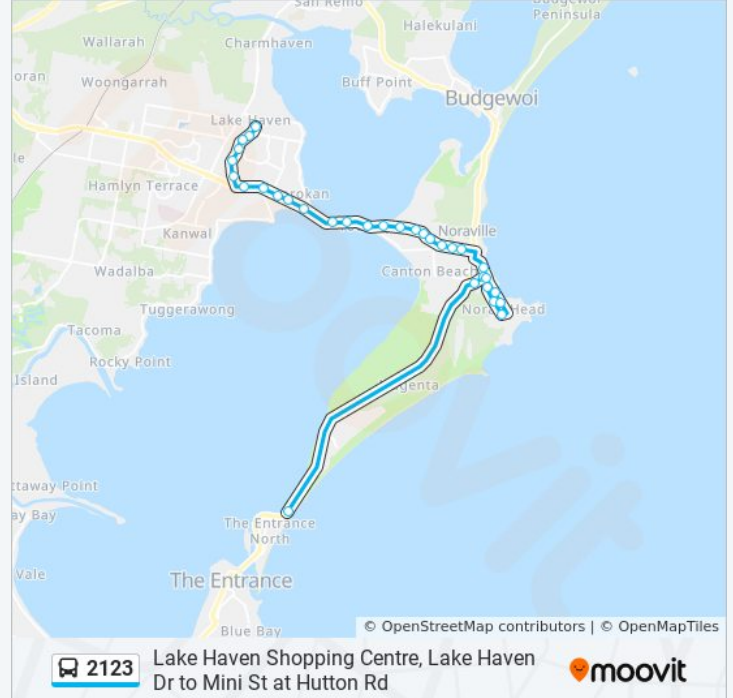

(1) North Entrance: 07:00

Use the Moovit App to find the closest 2123 bus station near you and find out when is the next 2123 bus arriving.

**Direction: North Entrance**

32 stops

[VIEW LINE SCHEDULE](#)

- Homemaker Lake Haven, Lake Haven Dr
- Lake Haven Dr at Alisa Cl
- Lake Haven Dr opp Bensley Cl
- Lake Haven Dr before Gorokan Dr
- Lake Haven Dr opp Lyle St
- Lake Haven Dr opp Wyong Rugby League Club
- Wallarah Rd at Rita Rd
- Wallarah Rd at John St
- Wallarah Rd at Edith St
- Wallarah Bay Medical Centre, Wallarah Rd
- Wallarah Rd opp Wallarah Bay Recreation Club
- Main Rd opp Viewpoint Dr
- 78 Main Rd
- Main Rd at Cross St
- Main Rd opp Dunleigh St
- Main Rd at Summerside St
- Toukley Fire Station, Main Rd
- Main Rd opp Hedor St
- Main Rd opp Ray St
- Main Rd opp Toukley Public School
- Main Rd at Birriga Rd

**Stops:** 32

**Trip Duration:** 20 min

**Line Summary:**

St Mary's Catholic Primary School, Main Rd

Bungary Rd before Henderson St

Bungary Rd opp Denison St

Bungary Rd at View St

Bungary Rd before Maitland St

Soldiers Point Dr at Victoria St

Soldiers Point Dr after Lawson St

Soldiers Point Dr after Budgeree St

Denison St at Bungary Rd

Denison St at Dyson Dr

Hutton Rd opp Wyuna Ave

2123 bus time schedules and route maps are available in an offline PDF at [moovitapp.com](https://moovitapp.com). Use the [Moovit App](#) to see live bus times, train schedule or subway schedule, and step-by-step directions for all public transit in Sydney.