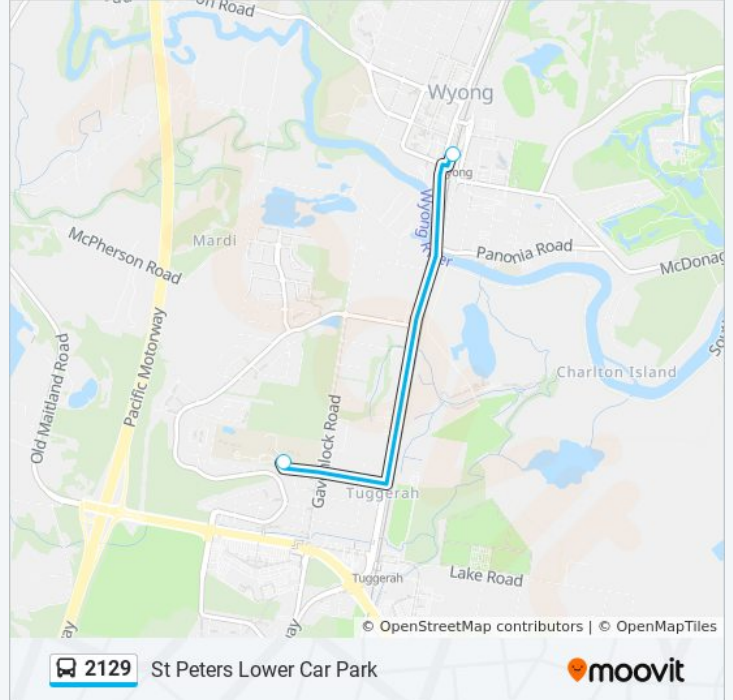

 2129

St Peters Lower Car Park

Get The App

The 2129 bus line St Peters Lower Car Park has one route. For regular weekdays, their operation hours are:

(1) St Peters Lower Car Park: 08:29

Use the Moovit App to find the closest 2129 bus station near you and find out when is the next 2129 bus arriving.

**Direction: St Peters Lower Car Park**

2 stops

[VIEW LINE SCHEDULE](#)

Wyong Station, Stand A

St Peters Catholic College, Lower Car Park

**2129 bus Time Schedule**

St Peters Lower Car Park Route Timetable:

Sunday	Not Operational
Monday	08:29
Tuesday	08:29
Wednesday	Not Operational
Thursday	Not Operational
Friday	Not Operational
Saturday	Not Operational

**2129 bus Info**

**Direction:** St Peters Lower Car Park

**Stops:** 2

**Trip Duration:** 4 min

**Line Summary:**

2129 bus time schedules and route maps are available in an offline PDF at [moovitapp.com](https://moovitapp.com). Use the [Moovit App](#) to see live bus times, train schedule or subway schedule, and step-by-step directions for all public transit in Sydney.