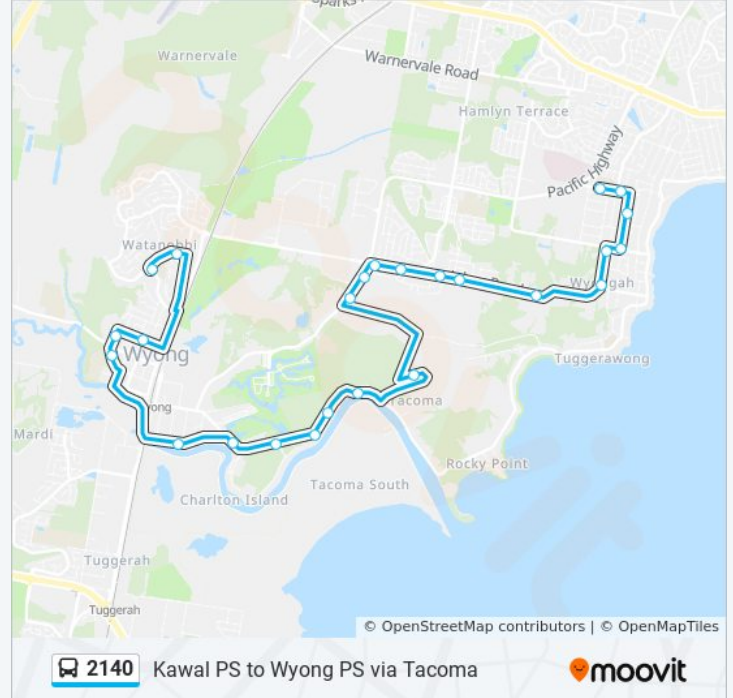

 2140

Kawal PS to Wyong PS via Tacoma

Get The App

The 2140 bus line Kawal PS to Wyong PS via Tacoma has one route. For regular weekdays, their operation hours are:  
 (1) Wyong PS: 08:25  
 Use the Moovit App to find the closest 2140 bus station near you and find out when is the next 2140 bus arriving.

**Direction: Wyong PS**

25 stops

[VIEW LINE SCHEDULE](#)

- Kanwal Public School, Cragie Ave
- Craigie Ave opp Dalton Ave
- Swan St before Dorset St
- Swan St at Wahroonga Rd
- Kilpa Rd at Wahroonga Rd
- Kilpa Rd before Murrawal Rd
- 110 Johns Rd
- Johns Rd opp Orchid Way
- 190 Johns Rd
- Johns Rd after Melbourne Rd
- Johns Rd at Lexington Ave
- Pollock Ave opp Wyong Regional Sporting Complex
- Pollock Ave before Jensen Rd
- Tacoma Public School, Hillcrest Ave
- Wolseley Ave before McDonagh Rd
- 31 McDonagh Rd
- 63 McDonagh Rd
- Mcdonagh Rd at Lewis Ave
- Boyce Ave before Panonia Rd
- St Cecilia's Primary School, Panonia Rd
- Wyong High School, Alison Rd

**Stops:** 25

**Trip Duration:** 30 min

**Line Summary:**

TAFE Hunter, Porter St

North Rd after Chapman Ave

Casey Dr after Northcott Ave

Mataram Rd opp Little Coast Kids Wyong

2140 bus time schedules and route maps are available in an offline PDF at [moovitapp.com](https://moovitapp.com). Use the Moovit App to see live bus times, train schedule or subway schedule, and step-by-step directions for all public transit in Sydney.

© 2024 Moovit - All Rights Reserved