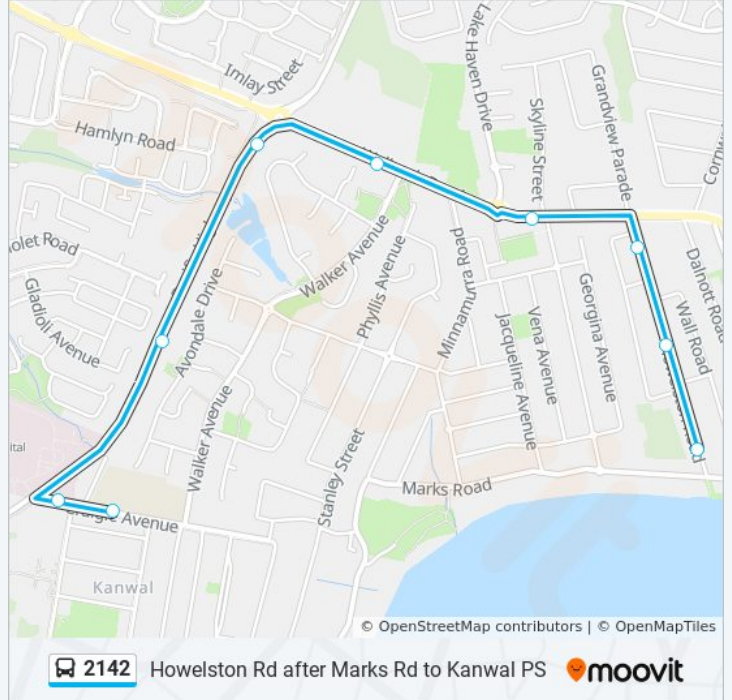

2142 bus time schedules and route maps are available in an offline PDF at moovitapp.com. Use the Moovit App to see live bus times, train schedule or subway schedule, and step-by-step directions for all public transit in Sydney.

© 2024 Moovit - All Rights Reserved