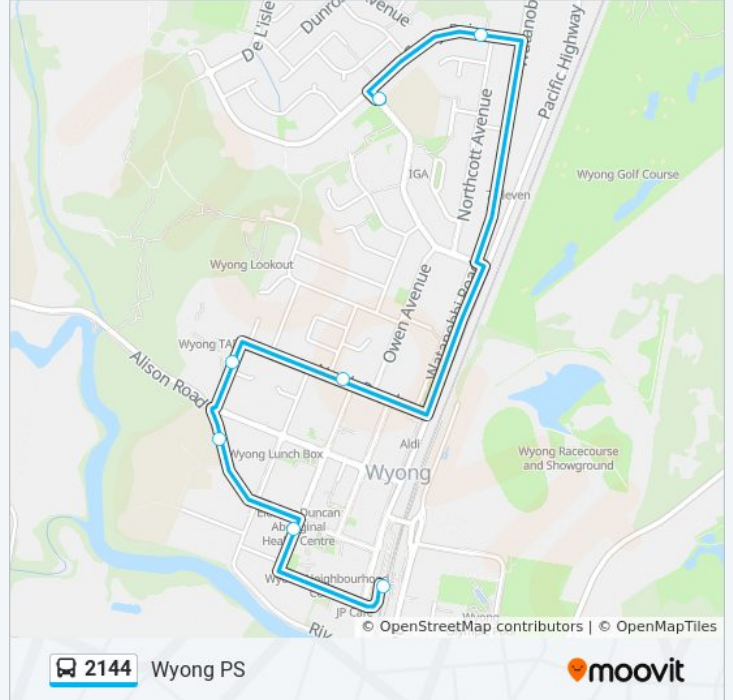

 **2144**

Wyong PS

Get The App

The 2144 bus line Wyong PS has one route. For regular weekdays, their operation hours are:

(1) Wyong PS: 08:32

Use the Moovit App to find the closest 2144 bus station near you and find out when is the next 2144 bus arriving.

Direction: Wyong PS

7 stops

[VIEW LINE SCHEDULE](#)

Wyong Station, Stand A

Margaret St at Alison Rd

Wyong High School, Alison Rd

TAFE Hunter, Porter St

North Rd after Chapman Ave

Casey Dr after Northcott Ave

Mataram Rd opp Little Coast Kids Wyong

2144 bus Time Schedule

Wyong PS Route Timetable:

Sunday	Not Operational
Monday	08:32
Tuesday	08:32
Wednesday	Not Operational
Thursday	Not Operational
Friday	Not Operational
Saturday	Not Operational

2144 bus Info

Direction: Wyong PS

Stops: 7

Trip Duration: 11 min

Line Summary:

2144 bus time schedules and route maps are available in an offline PDF at moovitapp.com. Use the [Moovit App](#) to see live bus times, train schedule or subway schedule, and step-by-step directions for all public transit in Sydney.