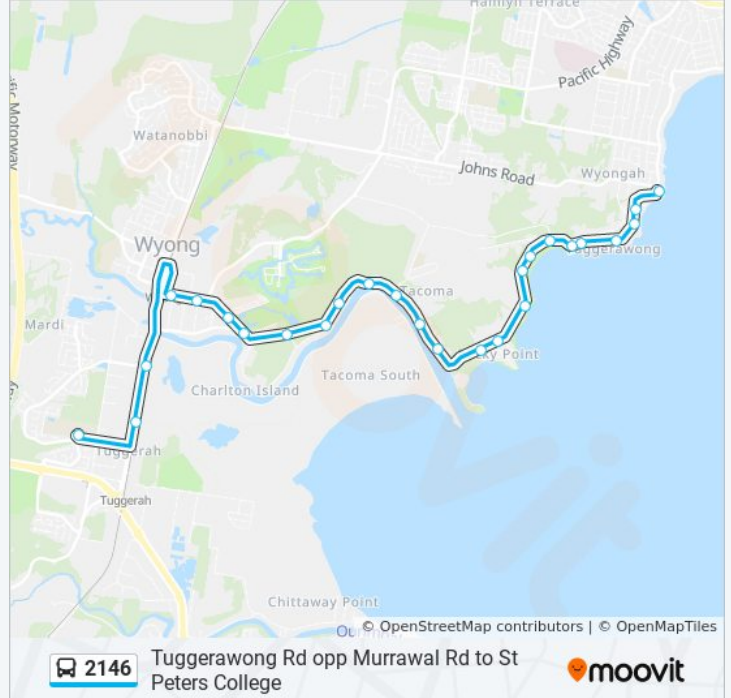

Warner Ave at Marathon St

Warner Ave at Byron St

Pacific Hwy opp Johnson Rd

Pacific Hwy before Mildon Rd

St Peters Catholic College, Lower Car Park

2146 bus time schedules and route maps are available in an offline PDF at moovitapp.com. Use the [Moovit App](#) to see live bus times, train schedule or subway schedule, and step-by-step directions for all public transit in Sydney.

[About Moovit](#) • [MaaS Solutions](#) • [Supported Countries](#) • [Mooviter Community](#)

© 2024 Moovit - All Rights Reserved

Check Live Arrival Times