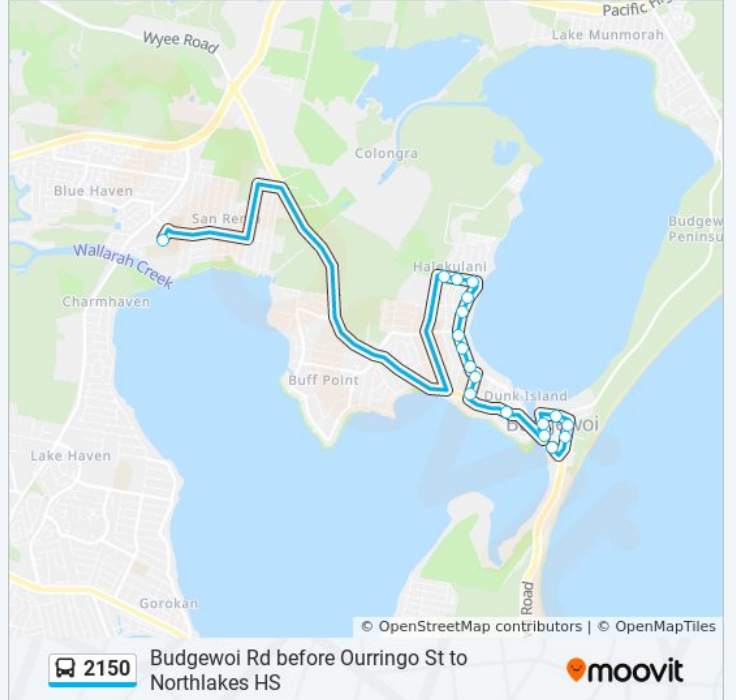

2150 bus time schedules and route maps are available in an offline PDF at moovitapp.com. Use the [Moovit App](#) to see live bus times, train schedule or subway schedule, and step-by-step directions for all public transit in Sydney.

[About Moovit](#) • [MaaS Solutions](#) • [Supported Countries](#) • [Mooviter Community](#)

© 2024 Moovit - All Rights Reserved

Check Live Arrival Times