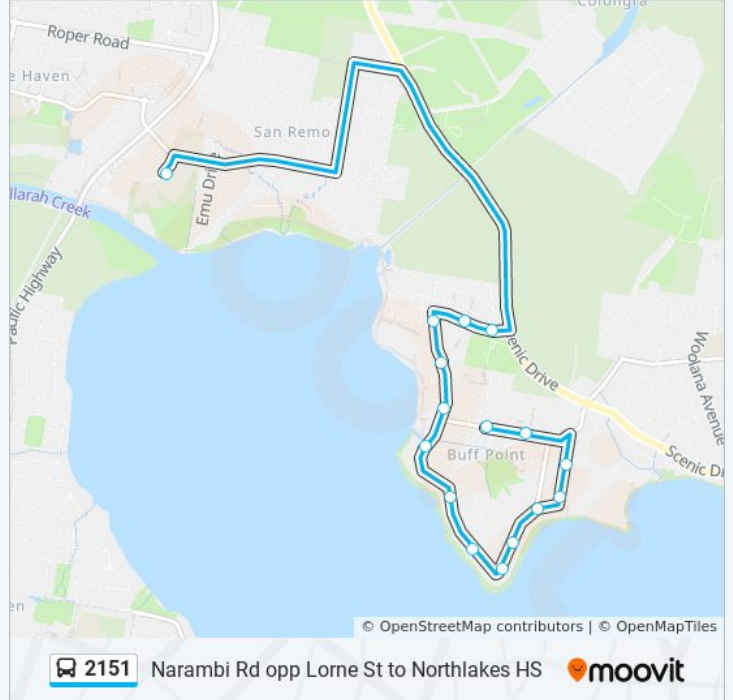

### Direction: Northlakes HS

16 stops

[VIEW LINE SCHEDULE](#)

Narambi Rd opp Lorne St  
Narambi Rd opp Cox Cl  
Nacooma Rd after Narambi Rd  
Nacooma Rd before Buff Point Ave  
Buff Point Ave opp Bruce Rd  
98 Buff Point Ave  
122 Buff Point Ave  
Buff Point Ave at Matumba Rd  
Buff Point Ave before Moola Rd  
Buff Point Ave opp Karangal Cres  
Buff Point Ave after Narambi Rd  
Buff Point Ave opp Parton Cl  
Lakeland Park Village, Buff Point Ave  
Girraween St opp Kula Cl  
Girraween St opp Budgewoi Soccer Club  
Northlakes High School, Brava Ave

### 2151 bus Info

**Direction:** Northlakes HS

**Stops:** 16

**Trip Duration:** 14 min

**Line Summary:**

2151 bus time schedules and route maps are available in an offline PDF at [moovitapp.com](https://moovitapp.com). Use the [Moovit App](#) to see live bus times, train schedule or subway schedule, and step-by-step directions for all public transit in Sydney.