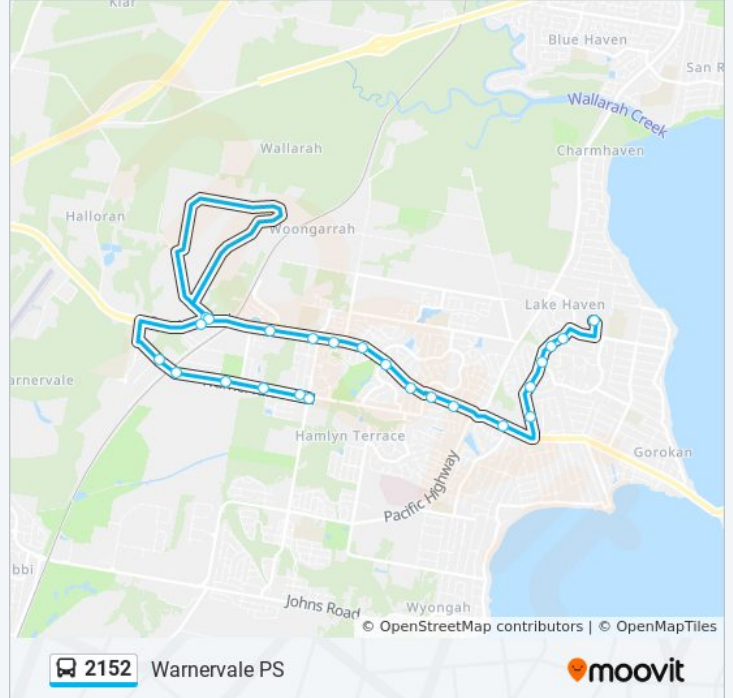

 2152

Warnervale PS

Get The App

The 2152 bus line Warnervale PS has one route. For regular weekdays, their operation hours are:

(1) Warnervale PS: 08:44

Use the Moovit App to find the closest 2152 bus station near you and find out when is the next 2152 bus arriving.

Direction: Warnervale PS

24 stops

[VIEW LINE SCHEDULE](#)

- Lake Haven Centre, Stand 6
- Lake Haven Dr at Alisa Cl
- Lake Haven Dr opp Bensley Cl
- Lake Haven Dr before Gorokan Dr
- Lake Haven Dr opp Lyle St
- Lake Haven Dr opp Wyong Rugby League Club
- Kanwal Village Shops, Wallarah Rd
- Sparks Rd after Pacific Hwy
- Sparks Rd before Warnervale Rd
- Sparks Rd after Warnervale Rd
- Sparks Rd before Dundonald Rd
- Sparks Rd before Coral Gum Rd
- Sparks Rd opp Hiawatha Rd
- Our Lady Of Loreto Gardens, Minnesota Rd
- Sparks Rd before Virginia Rd
- Bruce Cres after Sparks Rd
- Bruce Cres at Sparks Rd
- Sparks Rd opp Bruce Cres
- Albert Warner Dr opp Aldenham Rd
- Warnervale Rd opp Warnervale Station
- Warnervale Rd opp Porters Creek Public School
- Warnervale Rd after Virginia Rd

2152 bus Info

Direction: Warnervale PS

Stops: 24

Trip Duration: 27 min

Line Summary:

Warnervale Rd before Minnesota Rd

Warnervale Public School, Minnesota Rd

2152 bus time schedules and route maps are available in an offline PDF at moovitapp.com. Use the [Moovit App](#) to see live bus times, train schedule or subway schedule, and step-by-step directions for all public transit in Sydney.