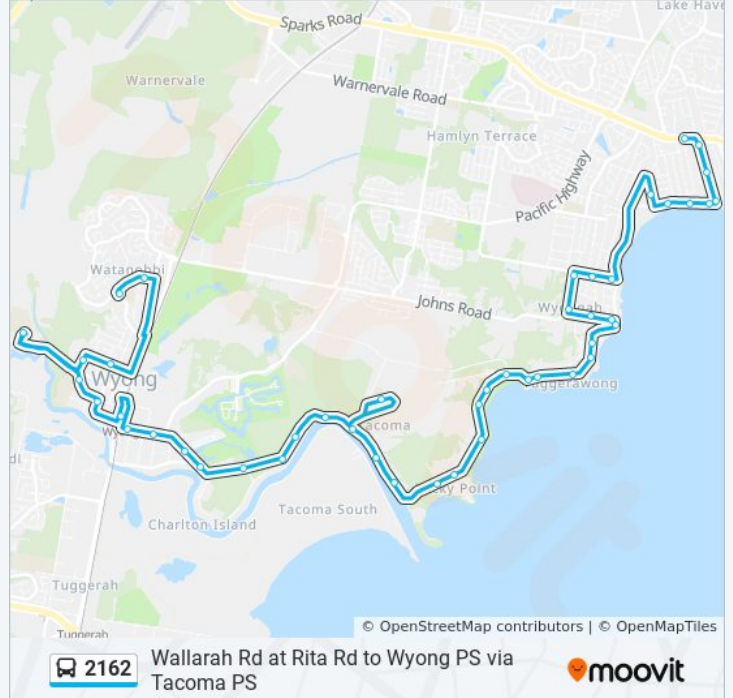

Tuggerawong Rd at February St

Tuggerawong Rd after February St

Tuggerawong Rd after March St

Wolseley Ave before St Leonards St

Wolseley Ave at Colblack Cl

Wolseley Ave opp 12

Wolseley Ave opp 30

Wolseley Ave opp Braithwaite Rd

Tacoma Public School, Hillcrest Ave

Wolseley Ave before McDonagh Rd

31 McDonagh Rd

63 McDonagh Rd

Mcdonagh Rd at Lewis Ave

Boyce Ave before Panonia Rd

Boyce Ave opp Meander Village

Warner Ave at Marathon St

Warner Ave at Byron St

Wyong Station, Stand A

Margaret St at Alison Rd

Wyong High School, Alison Rd

Wyong Christian Community School, Alison Rd

TAFE Hunter, Porter St

North Rd after Chapman Ave

Casey Dr after Northcott Ave

Mataram Rd opp Little Coast Kids Wyong

2162 bus time schedules and route maps are available in an offline PDF at moovitapp.com. Use the [Moovit App](#) to see live bus times, train schedule or subway schedule, and step-by-step directions for all public transit in Sydney.

[About Moovit](#) • [MaaS Solutions](#) • [Supported Countries](#) • [Mooviter Community](#)

© 2024 Moovit - All Rights Reserved

Check Live Arrival Times