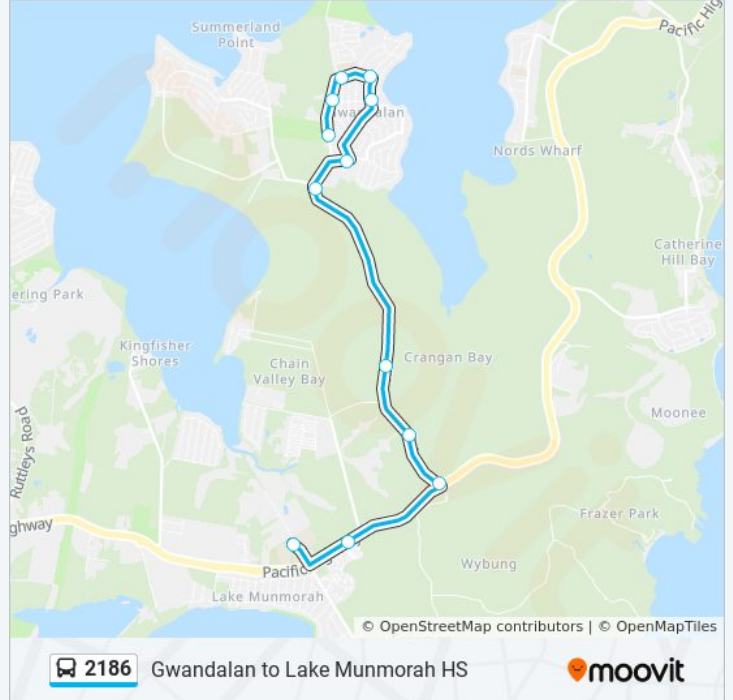

### Direction: Lake Munmorah HS

12 stops

[VIEW LINE SCHEDULE](#)

Tunkuwallin Community Hall, Kanangra Dr

Kanangra Dr at Bonny Boy Way

Orana Rd after Kanangra Dr

Orana Rd before Winbin Cres

Winbin Cres at Koowong Rd

Parraweena Rd opp Pinaroo Rd

Kanangra Dr opp Summerland Rd

Kanangra Dr

Kanangra Dr

Kanangra Dr before Pacific Hwy

Parktrees Village, Pacific Hwy

Lake Munmorah High School, Carters Rd

### 2186 bus Time Schedule

Lake Munmorah HS Route Timetable:

Sunday	Not Operational
Monday	07:12
Tuesday	07:12
Wednesday	Not Operational
Thursday	Not Operational
Friday	Not Operational
Saturday	Not Operational

### 2186 bus Info

**Direction:** Lake Munmorah HS

**Stops:** 12

**Trip Duration:** 18 min

**Line Summary:**

2186 bus time schedules and route maps are available in an offline PDF at [moovitapp.com](https://moovitapp.com). Use the [Moovit App](#) to see live bus times, train schedule or subway schedule, and step-by-step directions for all public transit in Sydney.