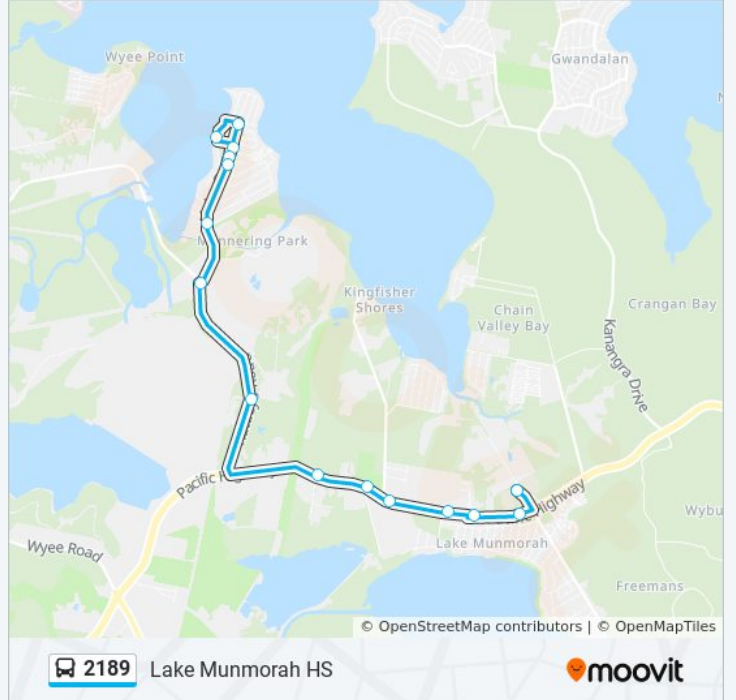

2189 bus time schedules and route maps are available in an offline PDF at moovitapp.com. Use the Moovit App to see live bus times, train schedule or subway schedule, and step-by-step directions for all public transit in Sydney.

© 2024 Moovit - All Rights Reserved