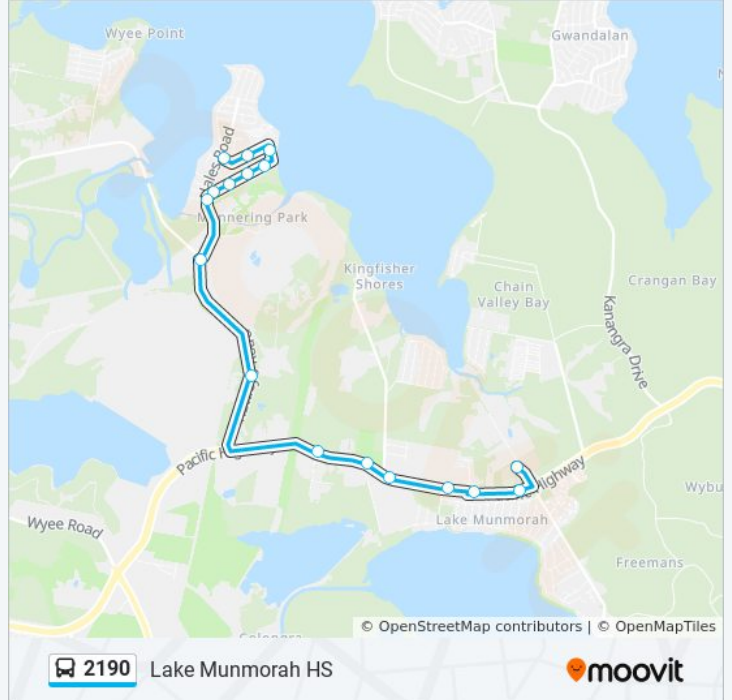

2190 bus time schedules and route maps are available in an offline PDF at moovitapp.com. Use the [Moovit App](#) to see live bus times, train schedule or subway schedule, and step-by-step directions for all public transit in Sydney.

[About Moovit](#) • [MaaS Solutions](#) • [Supported Countries](#) • [Mooviter Community](#)

© 2024 Moovit - All Rights Reserved

Check Live Arrival Times