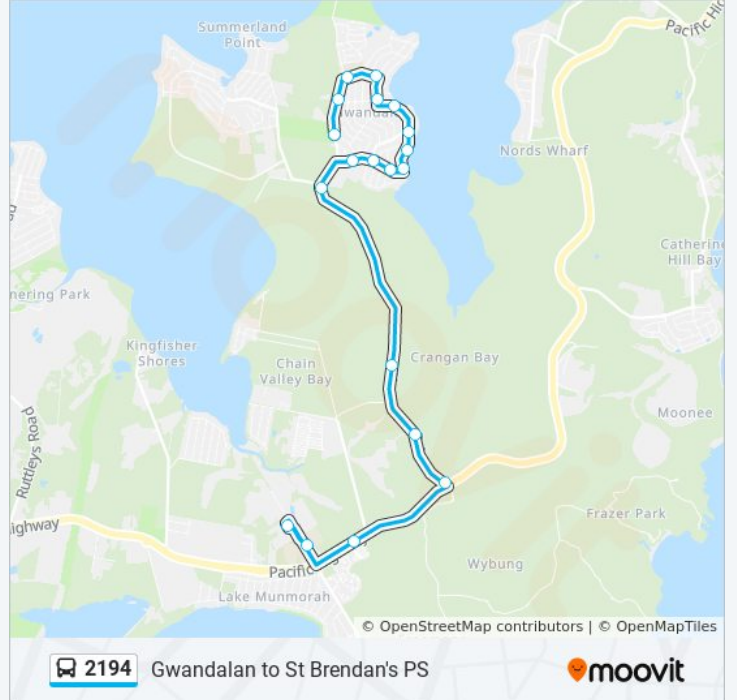

### Direction: St Brendans PS

19 stops

[VIEW LINE SCHEDULE](#)

- Tunkuwallin Community Hall, Kanangra Dr
- Kanangra Dr at Bonny Boy Way
- Orana Rd after Kanangra Dr
- Orana Rd before Winbin Cres
- Winbin Cres at Koowong Rd
- Gamban Rd after Winbin Cres
- Gwandalan Bowling Club, Gamban Rd
- 96 Gamban Rd
- Gamban Rd opp Parraweena Rd
- Parraweena Rd at Moonah Pl
- Parraweena Rd opp Aldinga Rd
- Parraweena Rd opp Pinaroo Rd
- Kanangra Dr opp Summerland Rd
- Kanangra Dr
- Kanangra Dr
- Kanangra Dr before Pacific Hwy
- Parktrees Village, Pacific Hwy
- St Brigid's Catholic College, Carters Rd
- St Brendans Catholic Primary School, Carters Rd

### 2194 bus Info

**Direction:** St Brendans PS

**Stops:** 19

**Trip Duration:** 24 min

**Line Summary:**

2194 bus time schedules and route maps are available in an offline PDF at [moovitapp.com](https://moovitapp.com). Use the [Moovit App](#) to see live bus times, train schedule or subway schedule, and step-by-step directions for all public transit in Sydney.