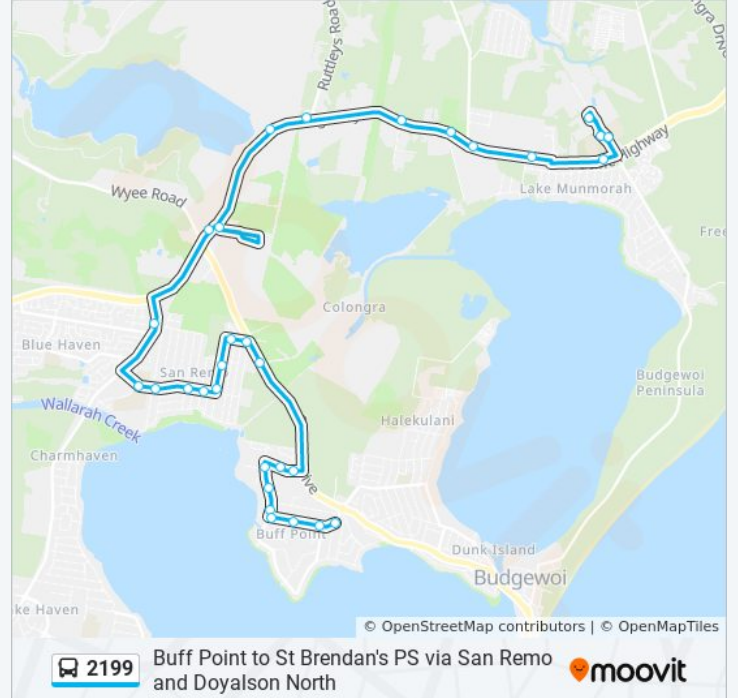

Pacific Hwy opp 140

Pacific Hwy before Ruttleys Rd

Pacific Hwy opp Basford Rd

Pacific Hwy opp Saliena Ave

Lake Munmorah Shopping Centre, Pacific Hwy

Pacific Hwy opp Munmorah United Bowling Club

Lake Muunmorah Public School, Pacific Hwy

Lake Munmorah High School, Carters Rd

St Brigid's Catholic College, Carters Rd

St Brendans Catholic Primary School, Carters Rd

2199 bus time schedules and route maps are available in an offline PDF at moovitapp.com. Use the [Moovit App](#) to see live bus times, train schedule or subway schedule, and step-by-step directions for all public transit in Sydney.

[About Moovit](#) • [MaaS Solutions](#) • [Supported Countries](#) • [Mooviter Community](#)

© 2024 Moovit - All Rights Reserved

Check Live Arrival Times