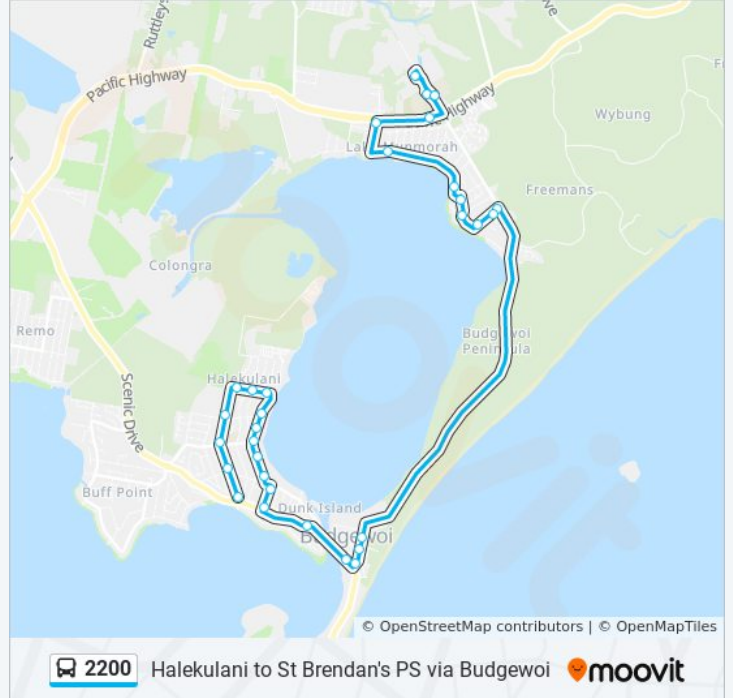

Rosemount Ave opp Gardenia Cl

Terence Ave opp Clarence St

Terence Ave at Anita Ave

Anita Ave after Terence Ave

Anita Ave opp Anita Ave Shops

Boronia Rd at Pacific Hwy

Lake Muunmorah Public School, Pacific Hwy

Lake Munmorah High School, Carters Rd

St Brigid's Catholic College, Carters Rd

St Brendans Catholic Primary School, Carters Rd

2200 bus time schedules and route maps are available in an offline PDF at moovitapp.com. Use the Moovit App to see live bus times, train schedule or subway schedule, and step-by-step directions for all public transit in Sydney.

© 2024 Moovit - All Rights Reserved