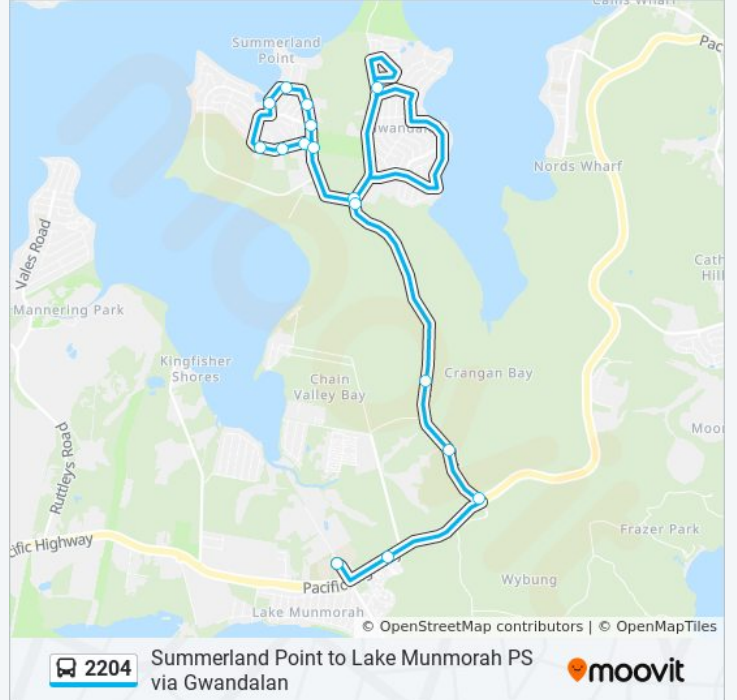

 2204

Summerland Point to Lake Munmorah PS via Gwandalan

Get The App

The 2204 bus line Summerland Point to Lake Munmorah PS via Gwandalan has one route. For regular weekdays, their operation hours are:

(1) Lake Munmorah PS: 08:20

Use the Moovit App to find the closest 2204 bus station near you and find out when is the next 2204 bus arriving.

Direction: Lake Munmorah PS

16 stops

[VIEW LINE SCHEDULE](#)

- Yeramba Rd opp Regatta Way
- Yeramba Rd opp Boat Harbour Cl
- Yeramba Rd opp Anchorage Cres
- Ginganup Rd opp Murrumbong Rd
- Government Rd at Gordon Ave
- Summerland Rd opp Kapala Ave
- Summerland Rd opp Cams Bvd
- Summerland Sporties, Summerland Rd
- Kanangra Dr at Summerland Rd
- Gwandalan Public School, Kanangra Dr
- Kanangra Dr opp Summerland Rd
- Kanangra Dr
- Kanangra Dr
- Kanangra Dr before Pacific Hwy
- Parktrees Village, Pacific Hwy
- Lake Munmorah Public School, Carters Rd

2204 bus Time Schedule

Lake Munmorah PS Route Timetable:

Sunday	Not Operational
Monday	08:20
Tuesday	08:20
Wednesday	08:20
Thursday	08:20
Friday	08:20
Saturday	Not Operational

2204 bus Info

Direction: Lake Munmorah PS

Stops: 16

Trip Duration: 28 min

Line Summary:

2204 bus time schedules and route maps are available in an offline PDF at moovitapp.com. Use the [Moovit App](#) to see live bus times, train schedule or subway schedule, and step-by-step directions for all public transit in Sydney.