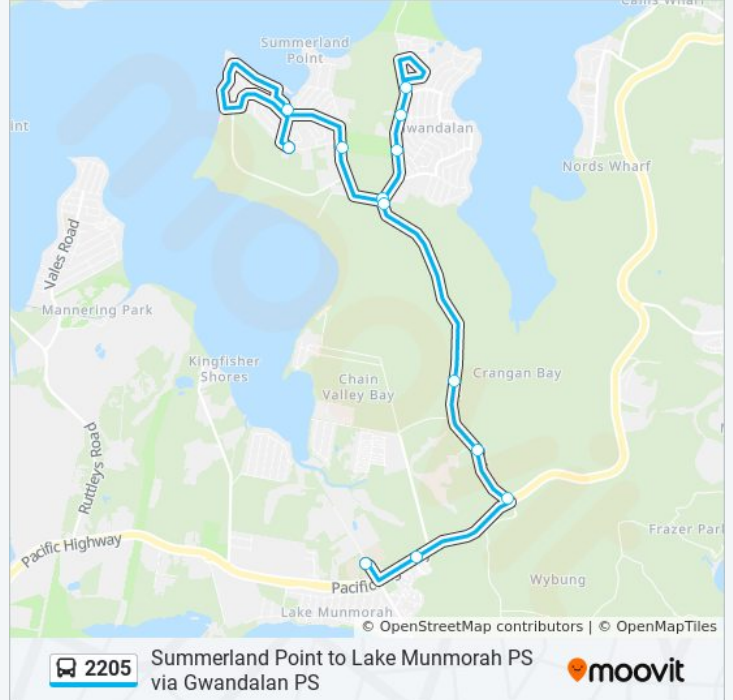

## Summerland Point to Lake Munmorah PS via Gwandalan PS

Get The App

The 2205 bus line Summerland Point to Lake Munmorah PS via Gwandalan PS has one route. For regular weekdays, their operation hours are:

### 2205 bus Time Schedule

Lake Munmorah PS Route Timetable:

Sunday	Not Operational
Monday	08:15
Tuesday	08:15
Wednesday	Not Operational
Thursday	Not Operational
Friday	Not Operational
Saturday	Not Operational

### 2205 bus Info

**Direction:** Lake Munmorah PS

**Stops:** 13

**Trip Duration:** 29 min

**Line Summary:**

2205 bus time schedules and route maps are available in an offline PDF at [moovitapp.com](https://moovitapp.com). Use the [Moovit App](#) to see live bus times, train schedule or subway schedule, and step-by-step directions for all public transit in Sydney.