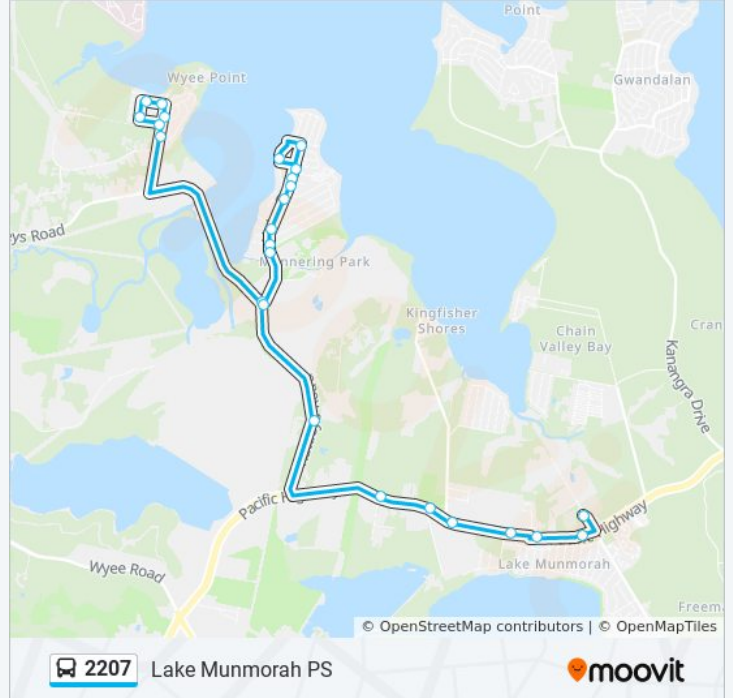

 2207

Lake Munmorah PS

Get The App

The 2207 bus line Lake Munmorah PS has one route. For regular weekdays, their operation hours are:

(1) Lake Munmorah PS: 08:12

Use the Moovit App to find the closest 2207 bus station near you and find out when is the next 2207 bus arriving.

Direction: Lake Munmorah PS

26 stops

[VIEW LINE SCHEDULE](#)

- High St after Government Rd
- Bath St after High St
- Bay St after Bath St
- Bay St before Government Rd
- Government Rd opp Railway St
- Government Rd at Mulwala Dr
- Rutleys Rd after Government Rd
- Ruttleys Rd at Vales Rd
- Vales Rd opp Griffith St
- Vales Rd at Halcyon St
- Vales Rd opp Spencer Rd
- Mannering Park Public School, Vales Rd
- Macquarie Rd opp Ballarat Ave
- Vales Rd opp James Vale Reserve
- Vales Rd opp Mannering Park Public School
- Vales Rd after Cheryl St
- Vales Rd after Catherine St
- Vales Rd at Ruttleys Rd
- Mannering Colliery, Ruttleys Rd
- Pacific Hwy opp Basford Rd
- Pacific Hwy opp Saliena Ave
- Lake Munmorah Shopping Centre, Pacific Hwy

Stops: 26

Trip Duration: 27 min

Line Summary:

Pacific Hwy opp Munmorah United Bowling Club

Pacific Hwy after Kangaroo Ave

Lake Muunmorah Public School, Pacific Hwy

Lake Munmorah Public School, Carters Rd

2207 bus time schedules and route maps are available in an offline PDF at moovitapp.com. Use the [Moovit App](#) to see live bus times, train schedule or subway schedule, and step-by-step directions for all public transit in Sydney.