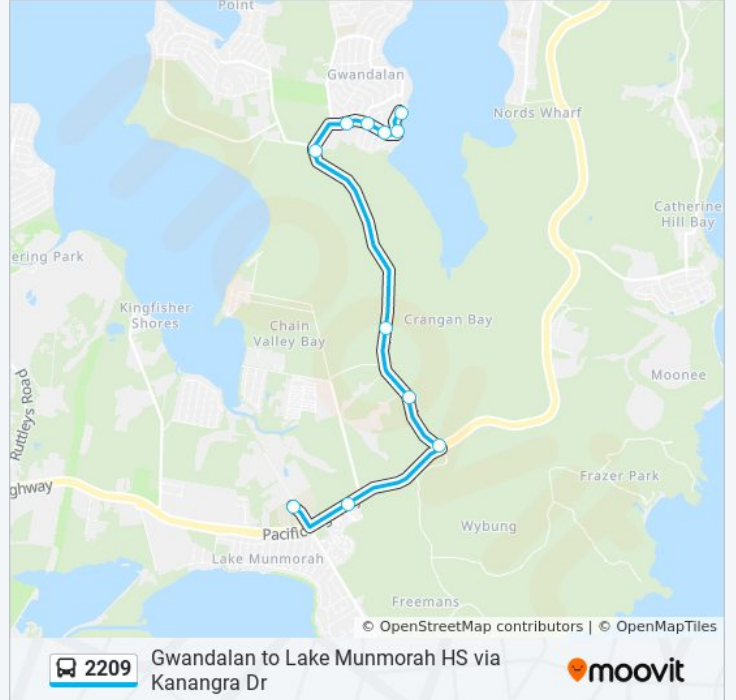

### Direction: Lake Munmorah HS

12 stops

[VIEW LINE SCHEDULE](#)

Aldinga Rd after Parraweena Rd

96 Gamban Rd

Gamban Rd opp Parraweena Rd

Parraweena Rd at Moonah Pl

Parraweena Rd opp Aldinga Rd

### 2209 bus Time Schedule

Lake Munmorah HS Route Timetable:

Sunday	Not Operational
Monday	07:40
Tuesday	07:40
Wednesday	Not Operational
Thursday	Not Operational
Friday	Not Operational
Saturday	Not Operational

### 2209 bus Info

**Direction:** Lake Munmorah HS

**Stops:** 12

**Trip Duration:** 15 min

**Line Summary:**

2209 bus time schedules and route maps are available in an offline PDF at [moovitapp.com](https://moovitapp.com). Use the [Moovit App](#) to see live bus times, train schedule or subway schedule, and step-by-step directions for all public transit in Sydney.