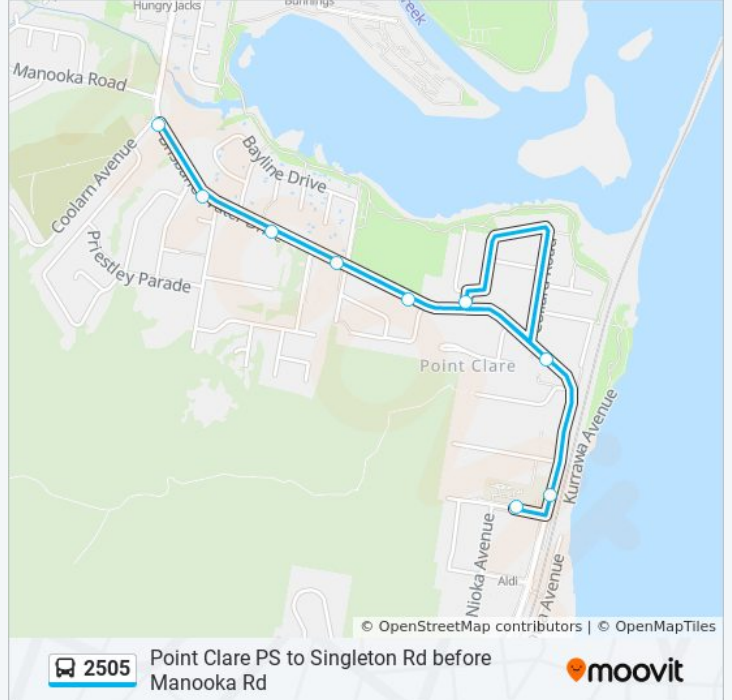

2505 bus time schedules and route maps are available in an offline PDF at moovitapp.com. Use the [Moovit App](#) to see live bus times, train schedule or subway schedule, and step-by-step directions for all public transit in Sydney.

[About Moovit](#) • [MaaS Solutions](#) • [Supported Countries](#) • [Mooviter Community](#)

© 2024 Moovit - All Rights Reserved

Check Live Arrival Times