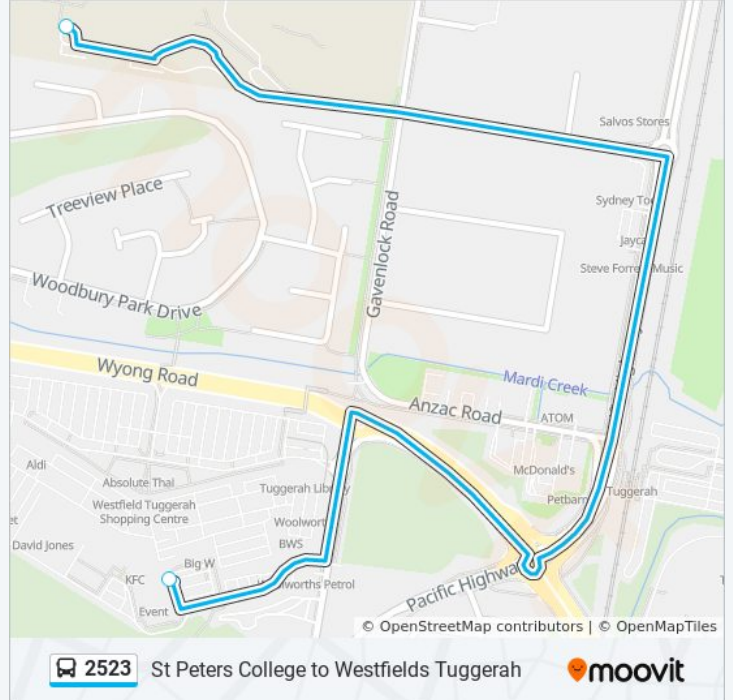

2523

St Peters College to Westfields Tuggerah

Get The App

The 2523 bus line St Peters College to Westfields Tuggerah has one route. For regular weekdays, their operation hours are:

(1) Tuggerah: 15:38

Use the Moovit App to find the closest 2523 bus station near you and find out when is the next 2523 bus arriving.

Direction: Tuggerah

2 stops

[VIEW LINE SCHEDULE](#)

St Peters (Corpus Christi)

Westfield Tuggerah, Stand A

2523 bus Time Schedule

Tuggerah Route Timetable:

Sunday	Not Operational
Monday	15:38
Tuesday	15:38
Wednesday	15:38
Thursday	15:38
Friday	15:38
Saturday	Not Operational

2523 bus Info

Direction: Tuggerah

Stops: 2

Trip Duration: 8 min

Line Summary:

2523 bus time schedules and route maps are available in an offline PDF at moovitapp.com. Use the [Moovit App](#) to see live bus times, train schedule or subway schedule, and step-by-step directions for all public transit in Sydney.