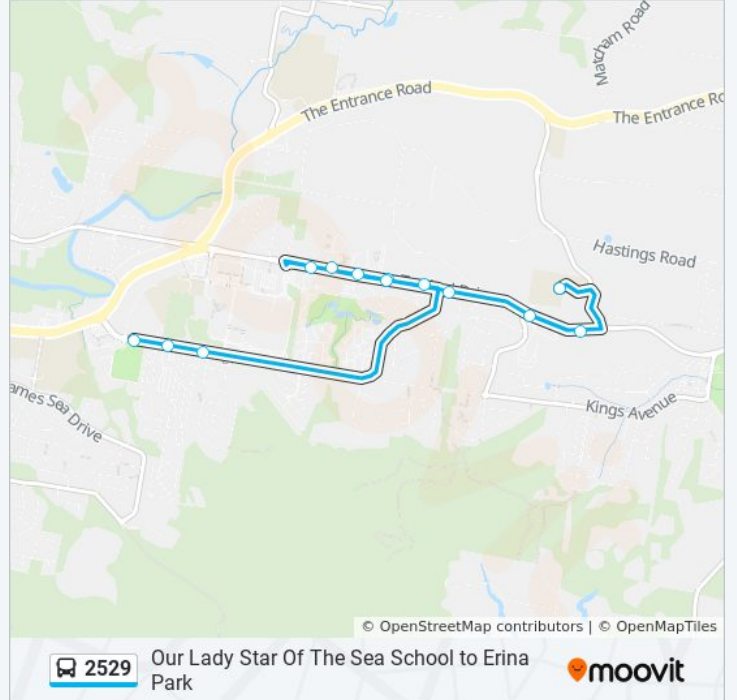

Use the Moovit App to find the closest 2529 bus station near you and find out when is the next 2529 bus arriving.

Direction: Erina

13 stops

[VIEW LINE SCHEDULE](#)

Our Lady Star of the Sea Primary School Terrigal

Terrigal Dr opp Serpentine Rd

Terrigal Dr at Mobbs Rd

Terrigal Dr before Jessie Hurley Dr

548 Terrigal Dr

Terrigal Dr before Tarragal Glen Ave

Matthew John Nursing Home, Terrigal Dr

HammondCare Residential Care, Terrigal Dr

319 Terrigal Dr

Terrigal Dr opp Jesse Hurley Dr

Karalta Rd at Bronzewing Dr

Karalta Rd opp Miranda Ave

Erina Park, Karalta Rd

2529 bus Time Schedule

Erina Route Timetable:

Sunday	Not Operational
Monday	15:00
Tuesday	15:00
Wednesday	15:00
Thursday	15:00
Friday	15:00
Saturday	Not Operational

2529 bus Info

Direction: Erina

Stops: 13

Trip Duration: 10 min

Line Summary:

2529 bus time schedules and route maps are available in an offline PDF at moovitapp.com. Use the [Moovit App](#) to see live bus times, train schedule or subway schedule, and step-by-step directions for all public transit in Sydney.