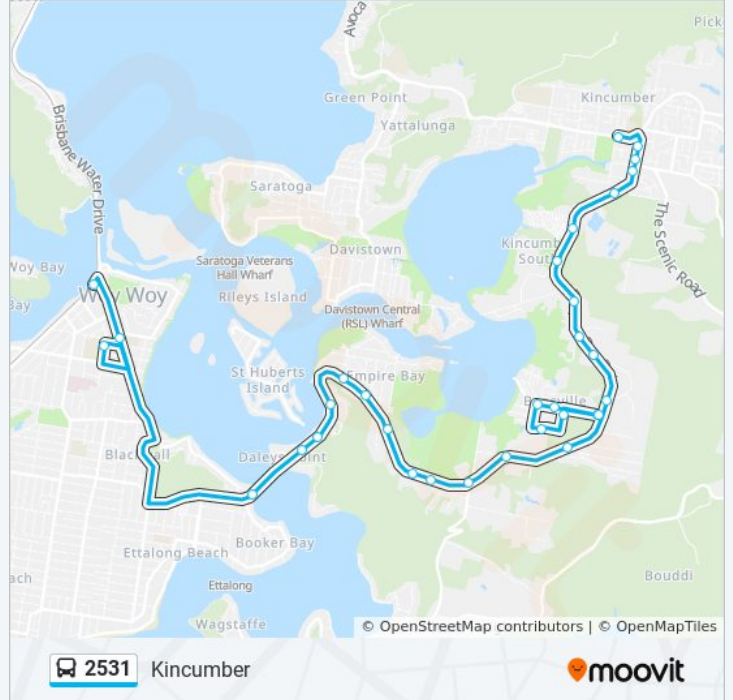

Witnesses

Empire Bay Dr opp The Coast Christian School

Empire Bay Dr at Calool St

66 Empire Bay Dr

Mackillop Oval, Empire Bay Dr

Kincumber Nautical Village, Empire Bay Dr

Busways Gosford Depot, Empire Bay Dr

Empire Bay Dr before Cochrone St

Empire Bay Dr opp Sundowner Ave

St Paul's Anglican Church, Empire Bay Dr

Avoca Dr opp Kincumber Public School

2531 bus time schedules and route maps are available in an offline PDF at moovitapp.com. Use the [Moovit App](#) to see live bus times, train schedule or subway schedule, and step-by-step directions for all public transit in Sydney.

[About Moovit](#) • [MaaS Solutions](#) • [Supported Countries](#) • [Mooviter Community](#)

© 2024 Moovit - All Rights Reserved

Check Live Arrival Times