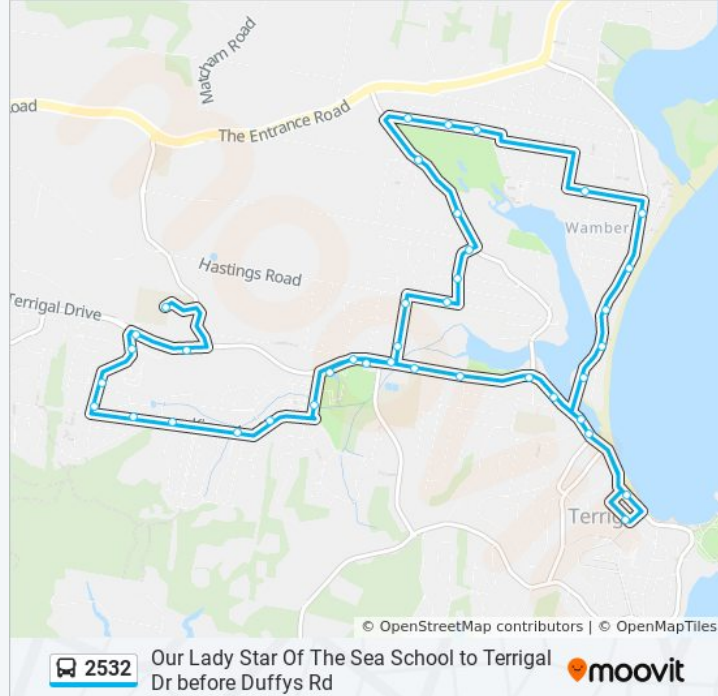

Windsor Rd at Pembroke Rd

Windsor Rd at Byrons Rd

Dover Rd opp Lake View Rd

Ocean View Dr opp Prince St

Ocean View Dr opp Bundara Ave

Ocean View Dr opp Lake View Rd

Ocean View Dr before Pacific St

Ocean View Dr after Pacific St

Terrigal Dr opp Barnhill Rd

Terrigal Surf Life Saving Club, Terrigal Esp

Church St at Kurrawyba Ave

Terrigal Dr before Barnhill Rd

Terrigal Hotel, Terrigal Dr

Terrigal Dr at Junction Rd

Terrigal Dr after Bellbird Ave

Terrigal Dr opp Brunswick Rd

NSW Ambulance Service Terrigal Station, Terrigal Dr

Breakers Indoor Sports Stadium, Terrigal Dr

2532 bus time schedules and route maps are available in an offline PDF at moovitapp.com. Use the [Moovit App](#) to see live bus times, train schedule or subway schedule, and step-by-step directions for all public transit in Sydney.

[About Moovit](#) • [MaaS Solutions](#) • [Supported Countries](#) • [Mooviter Community](#)

© 2024 Moovit - All Rights Reserved

Check Live Arrival Times