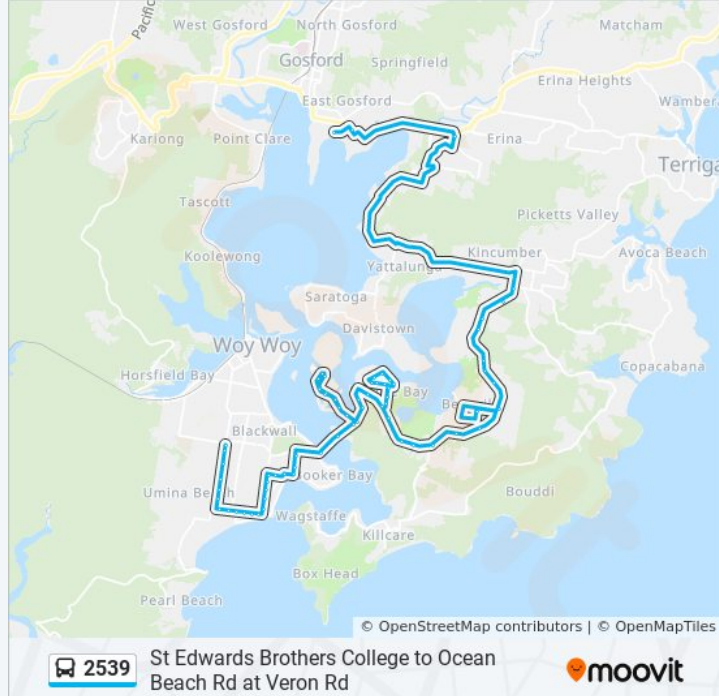

### Direction: Umina Beach

74 stops

[VIEW LINE SCHEDULE](#)

- St Edwards High School, Russell Drysdale St
- Melbourne St before Adelaide St
- Ernest St opp Woodport Public School
- Empire Bay Dr after The Scenic Rd
- Empire Bay Dr opp Busways Gosford Depot
- Empire Bay Dr opp Kincumber Nautical Village
- Empire Bay Dr opp Mackillop Oval
- 75 Empire Bay Dr
- Empire Bay Dr at Wandi Cl
- The Coast Christian School, Empire Bay Dr
- Kingdom Hall of Jehovah's Witnesses, Empire Bay Dr
- Kildare St opp Armstrong St
- Empire Bay Dr at Nerang Rd
- Empire Bay Rd opp Rachael Cl
- Empire Bay Dr opp Palmers Lane
- Empire Bay Dr at Poole Cl
- Empire Bay Rd opp 249
- Empire Bay Dr at Awinya Cl
- Greenfield Rd opp Rosella Rd
- 33 Greenfield Rd

Helmsman Bvd opp Nautilus Cres

Helmsman Bvd opp Marina View Pde

Discovery St after Weatherly Pde

Discovery St at Beachfront Pde

Helmsman Bvd at Skiff Pl

Helmsman Bvd at Marina View Pde

Helmsman Bvd before Nautilus Cres

Helmsman Bvd at Salacia Cl

Helmsman Bvd at Barracouta Ave

1 Helmsman Bvd

Daley Ave opp Helmsman Bvd

Maitland Bay Drive Bridge, Maitland Bay Dr

Rip Bridge, Maitland Bay Dr

Picnic Pde opp Ettalong Oval

Picnic Pde at Bream Rd

Picnic Pde at Ocean View Rd

Ocean View Rd at Broken Bay Rd

Uligandi St opp Ettalong Public School

Uligandi St before Barrenjoey Rd

Barrenjoey Rd at Ridge St

Barrenjoey Rd after Bangalow St

Barrenjoey Rd after Lagoon St