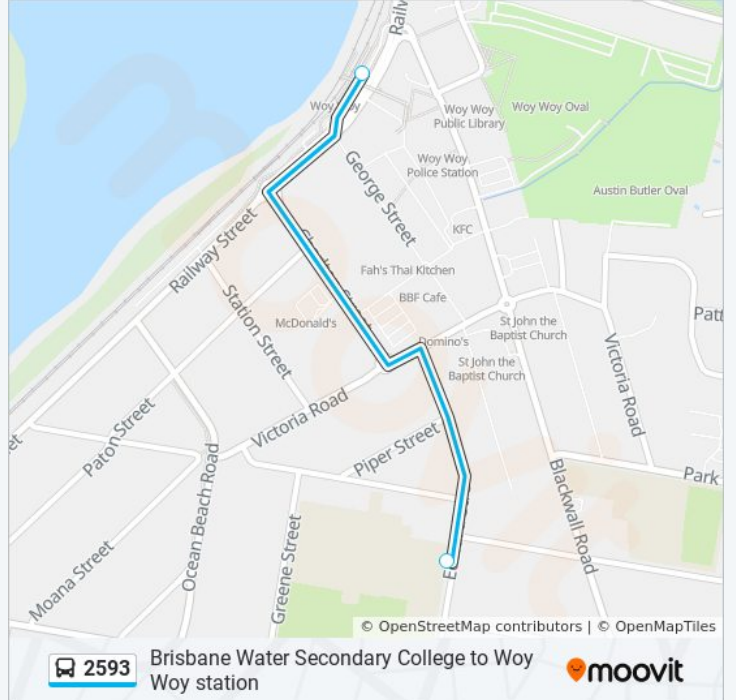

2593 bus time schedules and route maps are available in an offline PDF at moovitapp.com. Use the [Moovit App](#) to see live bus times, train schedule or subway schedule, and step-by-step directions for all public transit in Sydney.

[About Moovit](#) • [MaaS Solutions](#) • [Supported Countries](#) • [Mooviter Community](#)

© 2024 Moovit - All Rights Reserved

Check Live Arrival Times