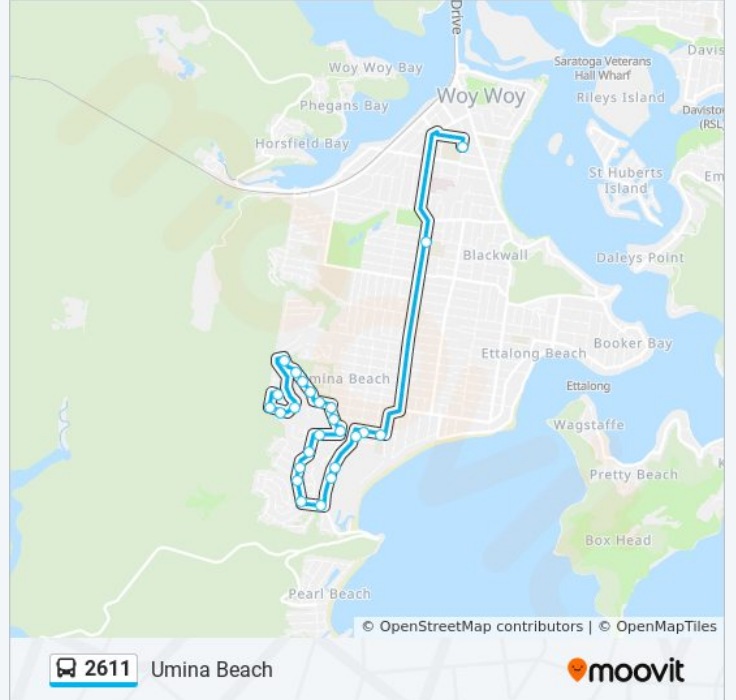

**Direction: Umina Beach**

25 stops

[VIEW LINE SCHEDULE](#)

Brisbane Water Secondary College, Edwards St

Ocean Beach Rd after Balaclava Ave

Umina Beach Public School, Horbart Ave

Hobart Ave opp Perth St

Mt Ettalong Rd opp Calypta Rd

Elanora Rd at Hobart Ave

Fitzroy St opp Adelaide Ave

Fitzroy St at Brisbane Ave

Brisbane Ave before Greenhaven Dr

Greenhaven Dr opp Brisbane Ave

Greenhaven Dr before The Bartizan

Greenhaven Dr at The Bartizan

**2611 bus Info**

**Direction:** Umina Beach

**Stops:** 25

**Trip Duration:** 21 min

**Line Summary:**

Castle Cct at The Postern

Castle Cct opp Knights Cl

Castle Cct after The Bastion