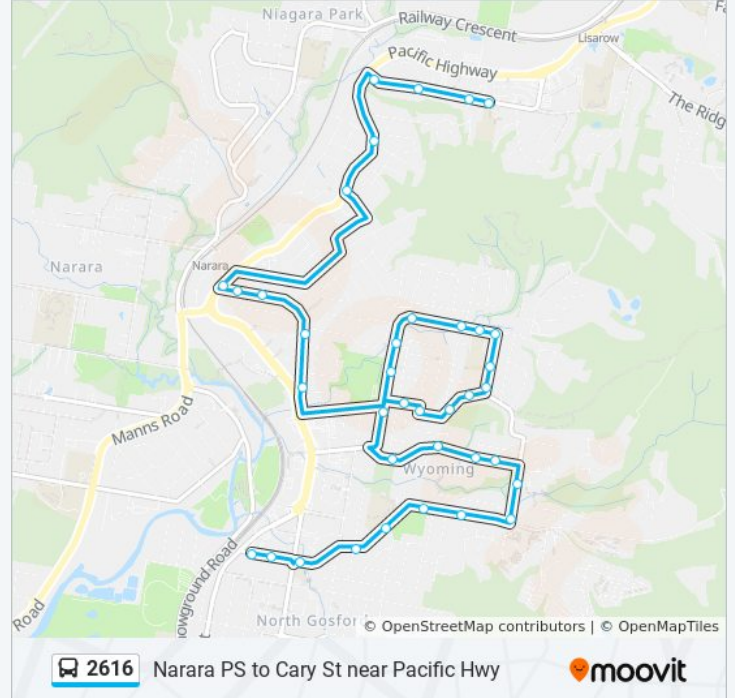

Direction: Wyoming

36 stops

[VIEW LINE SCHEDULE](#)

- Narara Public School, Newling St
- Newling St at Pierce St
- Newling St opp Cristina Ave
- Newling St before Pacific Hwy
- Pacific Hwy at Kent St
- Pacific Hwy at Apanie Ave
- Pacific Hwy at Wyoming Rd
- Wyoming Rd after Pacific Hwy
- 74 Wyoming Rd
- Wyoming Rd opp Angus Ave
- Wyoming Rd at Glencoe Ave
- Robert St after Orange Pde
- Maple St at Malison St
- Malison St at Elizabeth St
- Malison St opp Maranoa St
- Malison St opp Maranosa St
- Malison St after Mindaree Ave
- Malison St at Chamberlain Rd
- Valley View Public School, Chamberlain Rd
- Chamberlain St opp Giselle Ave
- Chamberlain St opp Darryl Rd
- Day St at Barbara St

Direction: Wyoming

Stops: 36

Trip Duration: 30 min

Line Summary:

Day St after Barbara St

Day St opp Renwick St

Turpentine St at Orange Pde

Turpentine St at Kalori Ave

Turpentine St opp Diosma St

Turpentine St opp Daphne Cl

Warrawilla Rd after Rain Forest Rd

Warrawilla Rd at Maidens Brush Rd

Maidens Brush Rd at Japonica Dr

Maidens Brush Oval, Maidens Brush Rd

Maidens Brush Rd opp Wyoming Public School

Maidens Brush Rd at Halcyon St

Cary St after Henry Parry Dr

Cary St before Pacific Hwy

2616 bus time schedules and route maps are available in an offline PDF at moovitapp.com. Use the [Moovit App](#) to see live bus times, train schedule or subway schedule, and step-by-step directions for all public transit in Sydney.