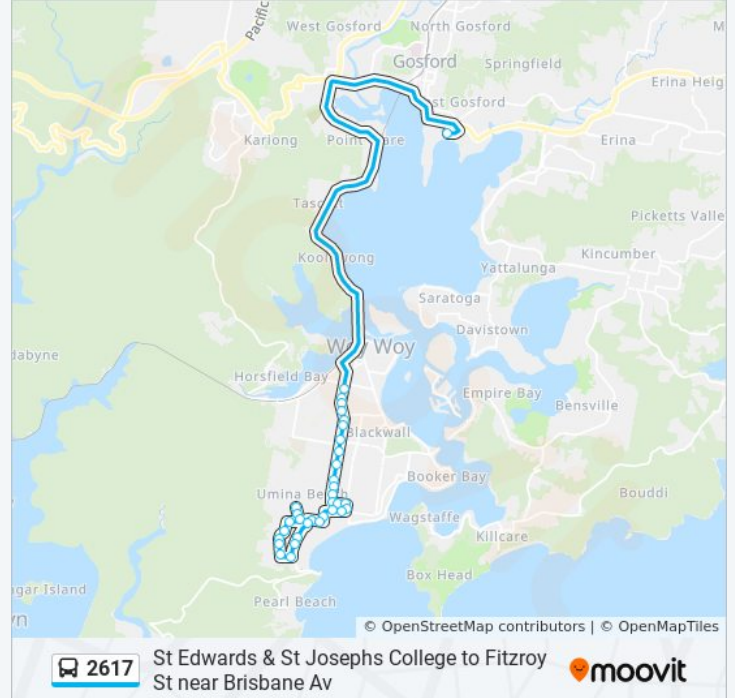

Hobart Ave opp Perth St

Mt Ettalong Rd opp Calypta Rd

Mt Ettalong Rd after Etta Rd

96 Mt Ettalong Rd

Cowper Rd at Neera Rd

Kahibah Rd after Cowper Rd

Kahibah Rd at Lakeview Pde

Kallaroo Rd at Stella Rd

Kallaroo Rd opp Dora Rd

Calypta Rd at York Rd

Elanora Rd at Hobart Ave

Fitzroy St opp Adelaide Ave

Fitzroy St at Brisbane Ave

2617 bus time schedules and route maps are available in an offline PDF at moovitapp.com. Use the [Moovit App](#) to see live bus times, train schedule or subway schedule, and step-by-step directions for all public transit in Sydney.

[About Moovit](#) • [MaaS Solutions](#) • [Supported Countries](#) • [Mooviter Community](#)

© 2024 Moovit - All Rights Reserved

Check Live Arrival Times