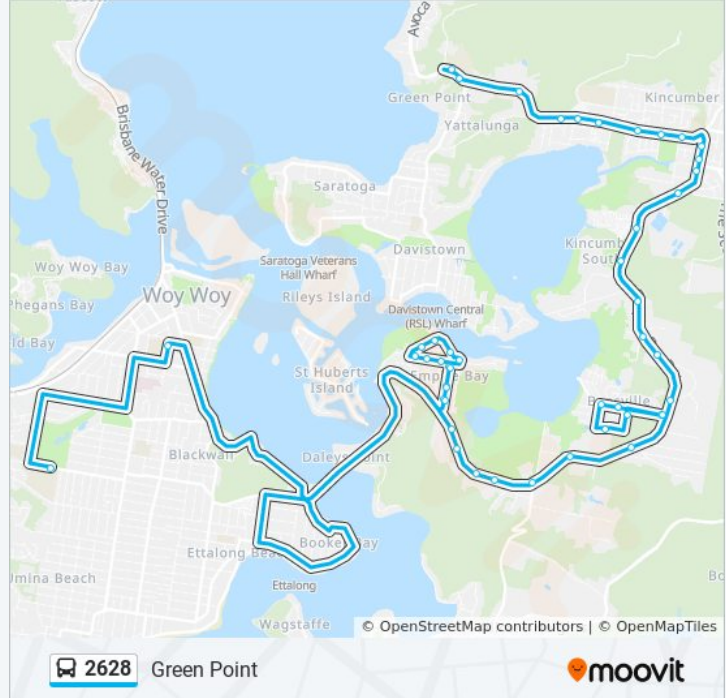

Direction: Green Point

Stops: 47

Trip Duration: 54 min

Line Summary:

Kallaroo Rd after Empire Bay Dr

Kildare St opp Armstrong St

Kildare St opp Andrew Cl

Ben Davis Reserve, Kallaroo Rd

Avoca Dr at Davis St

Avoca Dr at Gunya Rd

Avoca Dr opp Kincumber Village

Avoca Dr before Algona Ave

Avoca Dr at Boora Boora Rd

Avoca Dr opp 460

Avoca Dr after Davistown Rd

Green Point Christian College, Avoca Dr