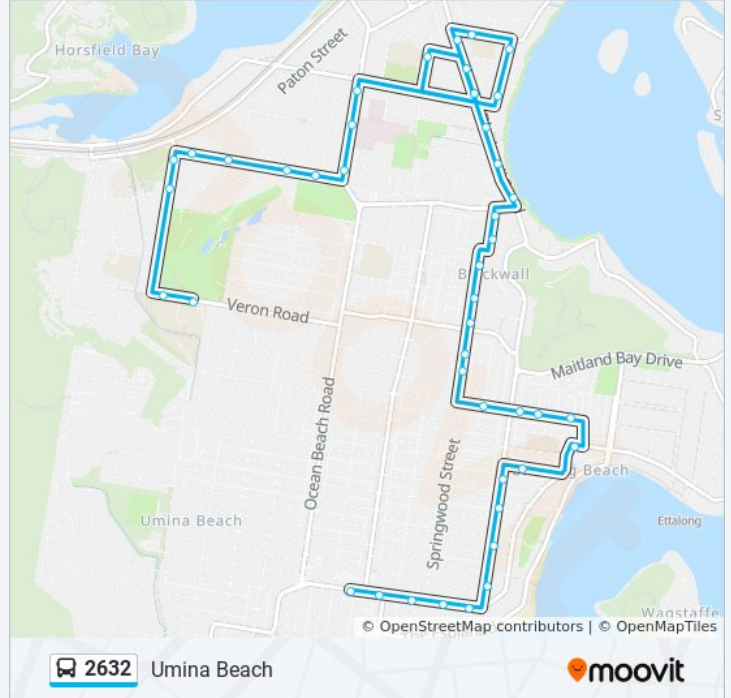

Blackwall Rd opp McMasters Rd

Dunmore St after McMasters Rd

Dunmore St after Wyoming St

Springwood St at Wallaby St

Springwood St before Gallipoli Ave

Springwood St opp Winifred Ave

Springwood St opp Gwendolen Ave

Bourke Rd after Collareen St

Bourke Rd after Barrenjoey Rd

Bourke Rd after Coolabah St

Bourke Rd at Myall St

Ocean View Rd at Broken Bay Rd

Beach St opp Lorinya Ave

Barrenjoey Rd at Ridge St

Barrenjoey Rd after Bangalow St

Barrenjoey Rd after Lagoon St

Barrenjoey Rd opp Warrah St

West St after Barrenjoey Rd

West St opp Springwood St

West St at Augusta St

West St opp Leslie St

West St opp Umina Beach Library

2632 bus time schedules and route maps are available in an offline PDF at moovitapp.com. Use the [Moovit App](#) to see live bus times, train schedule or subway schedule, and step-by-step directions for all public transit in Sydney.

[About Moovit](#) • [MaaS Solutions](#) • [Supported Countries](#) • [Mooviter Community](#)

© 2024 Moovit - All Rights Reserved

Check Live Arrival Times