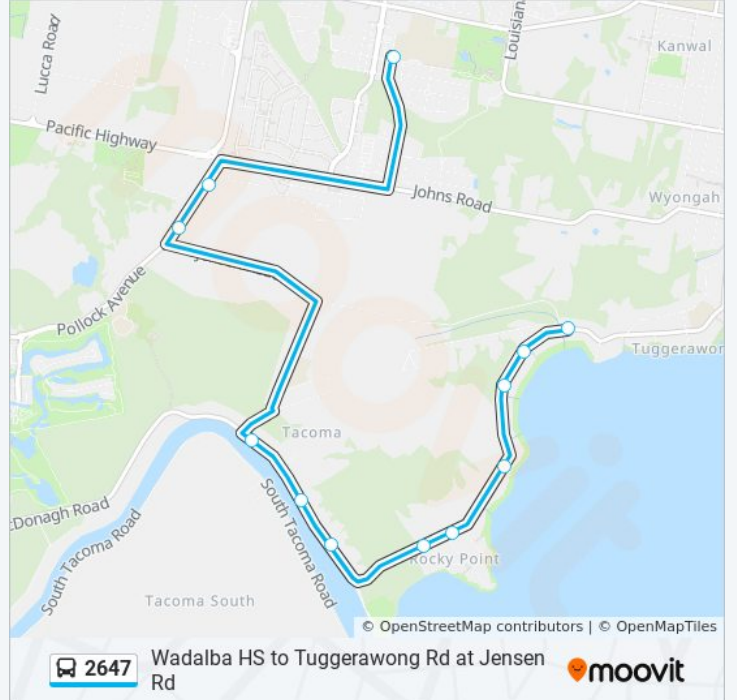

 **2647**

Wadalba HS to Tuggerawong Rd at Jensen Rd

Get The App

The 2647 bus line Wadalba HS to Tuggerawong Rd at Jensen Rd has one route. For regular weekdays, their operation hours are:

(1) Tuggerawong: 14:51

Use the Moovit App to find the closest 2647 bus station near you and find out when is the next 2647 bus arriving.

Direction: Tuggerawong

12 stops

[VIEW LINE SCHEDULE](#)

Wadalba Community School, Orchid Way

Pollock Ave opp Wyong Regional Sporting Complex

Pollock Ave before Jensen Rd

Wolseley Ave after Braithwaite Rd

30 Wolseley Ave

13 Wolseley Ave

Wolseley Av opp Hastings St

Wolseley Ave opp St Leonards St

Tuggerawong Rd opp March St

2647 bus Info

Direction: Tuggerawong

Stops: 12

Trip Duration: 17 min

Line Summary:

2647 bus time schedules and route maps are available in an offline PDF at moovitapp.com. Use the Moovit App to see live bus times, train schedule or subway schedule, and step-by-step directions for all public transit in Sydney.