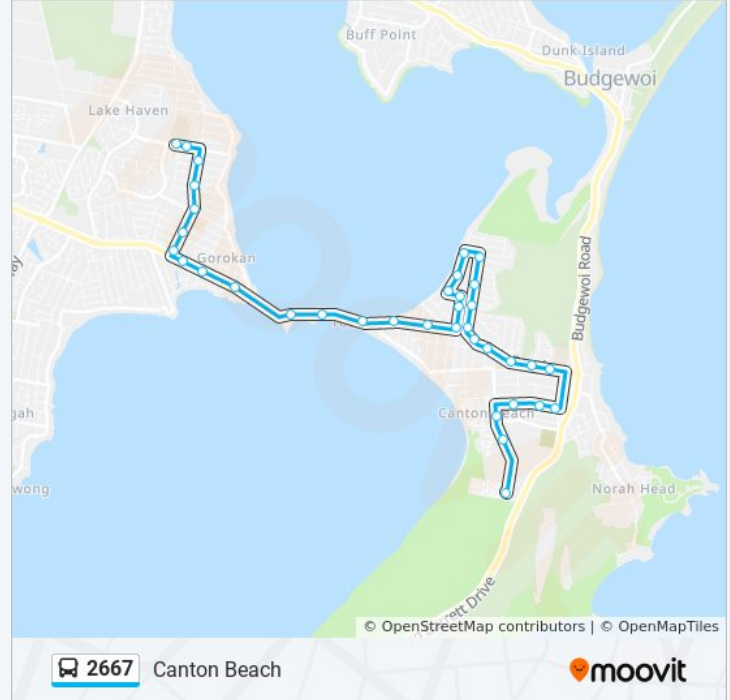

Direction: Canton Beach

36 stops

[VIEW LINE SCHEDULE](#)

- Gorokan High School, Goobarabah Ave
- Gorokan High School, Goobarabah Ave
- Dudley St after Melrose Ave
- Dudley St after Merrendale Ave
- Dudley St at Robson Ave
- Dudley St after Ocean View Rd
- Dudley St before Wallarah Rd
- Walarah Rd at Edith St
- Walarah Bay Medical Centre, Wallarah Rd
- Walarah Rd opp Wallarah Bay Recreation Club
- Main Rd opp Viewpoint Dr
- 78 Main Rd
- Main Rd at Cross St
- Main Rd opp Dunleigh St
- Main Rd at Summerside St
- Norman St opp Toukley Fire Station
- Norman St at Alice Pde
- Norman St at First Ave
- Leonard Ave after First Ave
- Leonard Ave opp Third Ave
- Leonard Ave at Seventh Ave
- Fravent St at Sixth Ave

2667 bus Info

Direction: Canton Beach

Stops: 36

Trip Duration: 23 min

Line Summary:

Fravent St before Third Ave

Fravent St after Glenlake Ave

Fravent St before Main Rd

Main Rd opp Hedor St

Main Rd opp Ray St

Main Rd opp Toukley Public School

Main Rd at Birriga Rd

St Mary's Catholic Primary School, Main Rd

Ocean Pde after Brisbane St

Ocean Pde opp Kerrylouise Ave

Ocean Pde opp Michele Ave

Evans Rd at Beulah Rd

Evans Rd opp Long Khanh Lakefront Village

Evans Rd opp Vietnam Veterans Keith Payne VC
Hostel

2667 bus time schedules and route maps are available in an offline PDF at moovitapp.com. Use the [Moovit App](#) to see live bus times, train schedule or subway schedule, and step-by-step directions for all public transit in Sydney.