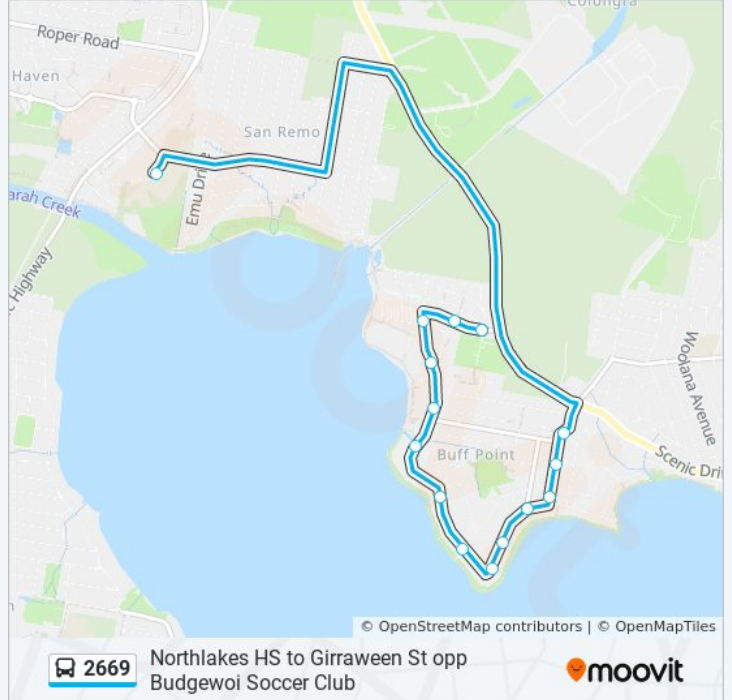

2669 bus time schedules and route maps are available in an offline PDF at moovitapp.com. Use the Moovit App to see live bus times, train schedule or subway schedule, and step-by-step directions for all public transit in Sydney.

© 2024 Moovit - All Rights Reserved