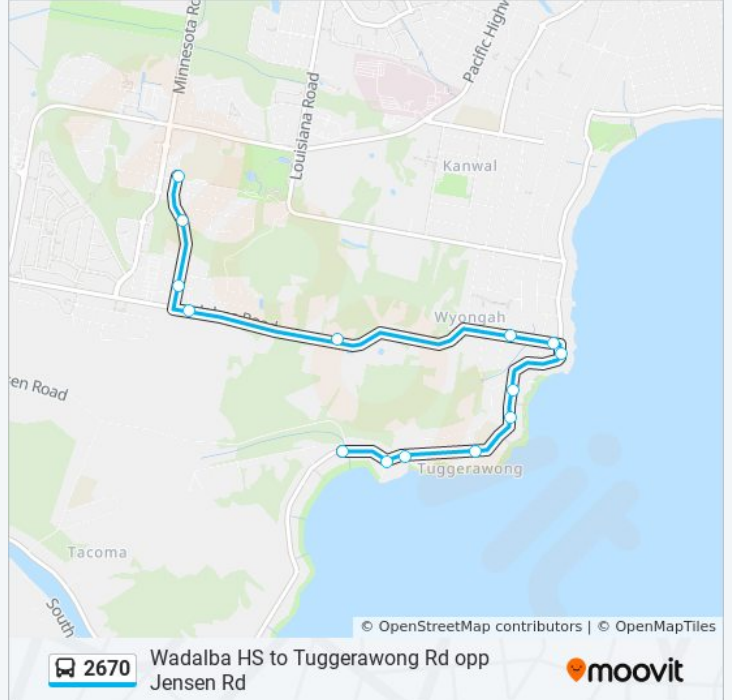

2670 bus time schedules and route maps are available in an offline PDF at moovitapp.com. Use the Moovit App to see live bus times, train schedule or subway schedule, and step-by-step directions for all public transit in Sydney.

© 2024 Moovit - All Rights Reserved