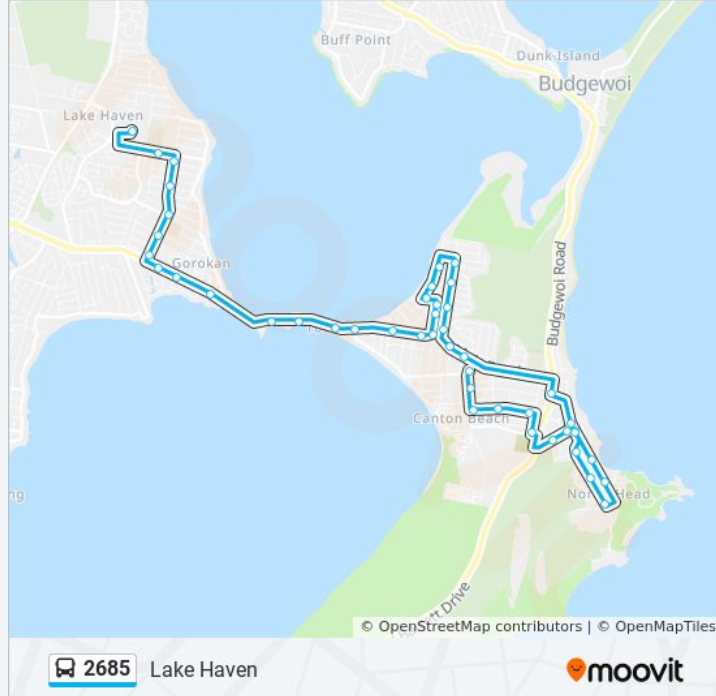

Direction: Lake Haven

45 stops

[VIEW LINE SCHEDULE](#)

- Toukley Public School, Evans St
- Evans Rd opp Harry Moore Oval
- Ocean Pde at Evans Rd
- Ocean Pde at Michele Ave
- Ocean Pde before Brisbane St
- Brisbane St at Rowena St
- Denison St after Kendall Cres
- Denison St after Kendall Cres
- Bungary Rd opp Denison St
- Bungary Rd at View St
- Bungary Rd before Maitland St
- Soldiers Point Dr at Victoria St
- Soldiers Point Dr after Lawson St
- Soldiers Point Dr after Budgerie St
- Bungary Rd at Paterson St
- Bungary Rd opp Henderson St
- Wilfred Barrett Dr opp Bungary Rd
- Main Rd at Ray St
- Main Rd at Hedor St
- Fravent St opp Hammond Rd
- Fravent St opp Glenlake Ave
- Fravent St before Fourth Ave

Direction: Lake Haven

Stops: 45

Trip Duration: 35 min

Line Summary:

Fravent St at Sixth Ave

Leonard Ave at Fifth Ave

Leonard Ave after Third Ave

First Ave after Leonard Ave

Main Rd at Viewpoint Dr

Wallarah Bay Recreation Club, Wallarah Rd

Wallarah Rd opp Wallarah Bay Medical Centre

Wallarah Rd opp Edith St

Dudley St after Wallarah Rd

Dudley St at Ocean View Rd

Dudley St at Robson Ave

Dudley St at Merrendale Ave

Dudley St at Melrose Ave

Goobarabah Ave opp Gorokan High School

Lake Haven Centre, Stand 6

2685 bus time schedules and route maps are available in an offline PDF at moovitapp.com. Use the [Moovit App](#) to see live bus times, train schedule or subway schedule, and step-by-step directions for all public transit in Sydney.