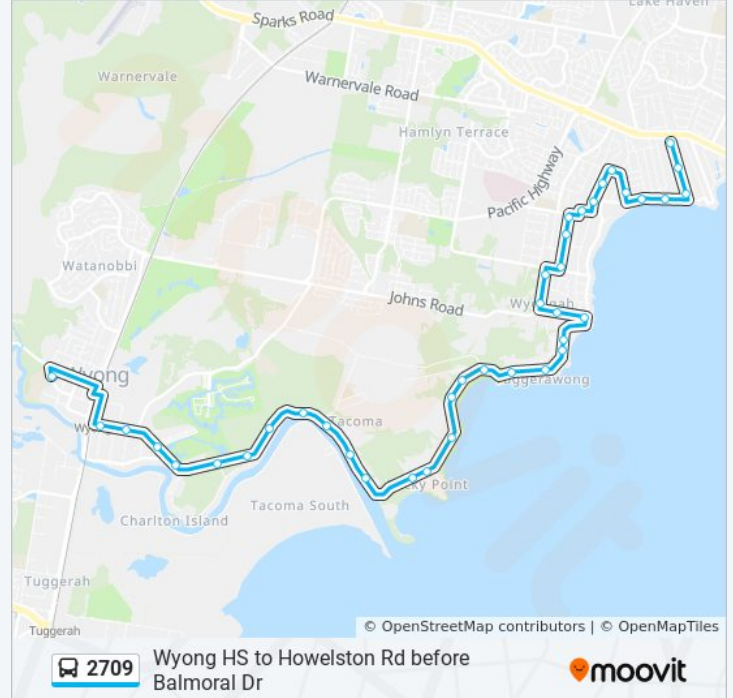

Tuggerawong Rd before Cadonia Rd

Murrawal Rd after Tuggerawong Rd

Murrawal Rd at Coolabah Rd

Kilpa Rd after Murrawal Rd

Kilpa Rd before Wahroonga Rd

Swan St after Wahroonga Rd

Swan St opp Dorset St

Swan St at Craigie Ave

Stelling Ave after Blackford Ave

Stanley St at Phyllis Ave

Stanley St before Kaye Ave

Kaye Ave opp Donald Ave

Minnamurra Rd at Coorabin St

Marks Rd before Jacqueline Ave

Marks Rd at Arlington St

Howelston Rd after Marks Rd

Howelston Rd opp Pipe Lane

Howelston Rd before Balmoral Dr

2709 bus time schedules and route maps are available in an offline PDF at moovitapp.com. Use the [Moovit App](#) to see live bus times, train schedule or subway schedule, and step-by-step directions for all public transit in Sydney.

[About Moovit](#) • [MaaS Solutions](#) • [Supported Countries](#) • [Mooviter Community](#)

© 2024 Moovit - All Rights Reserved

Check Live Arrival Times