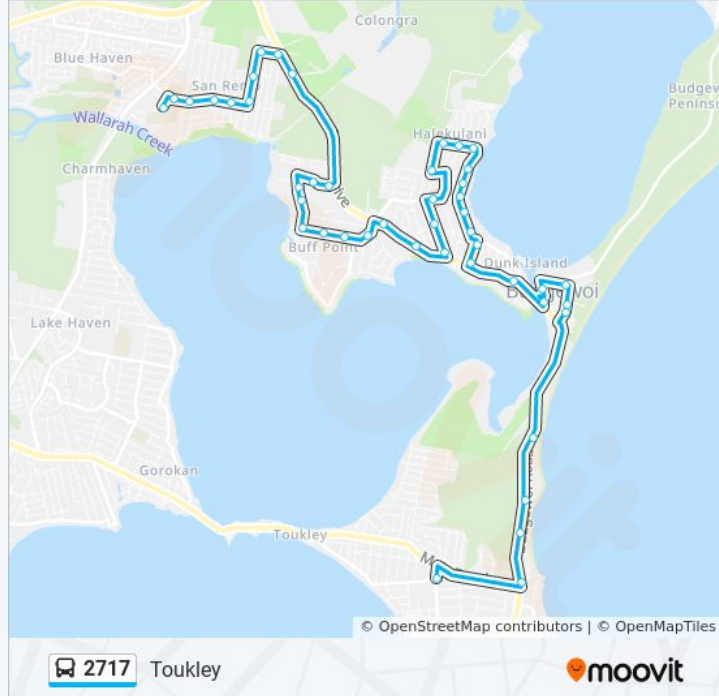

**2717 bus Info**

**Direction:** Toukley

**Stops:** 45

**Trip Duration:** 40 min

**Line Summary:**

Budgewoi Public School, Lukela Ave

Woolana Ave after Ulana Ave

Lilo Ave before Kalele Ave

Lilo Ave at Manoa Rd

Lilo Ave before Sunrise Ave

Sunrise Ave opp Ulana Ave

83 Sunrise Ave

Sunrise Ave opp Lukela Ave

43 Sunrise Ave

Sunrise Ave before Natuna Ave

Noela Pl opp Elua Ave

Noela Pl opp Halekulani Oval

Scenic Dr at Webster Ave

Budgewoi Cir before Ocean St

Lake St before Weemala St

Weemala St before Mimosa Rd

Ourringo St at Ocean St

Ourringo St before Boomerang St

The Lakes Surf Life Saving Club, Budgewoi Rd

Budgewoi Rd after Werepi St

Budgewoi Rd before Elizabeth Dr

Budgewoi Rd before Main Rd

Toukley Public School, Evans St

2717 bus time schedules and route maps are available in an offline PDF at [moovitapp.com](https://moovitapp.com). Use the [Moovit App](#) to see live bus times, train schedule or subway schedule, and step-by-step directions for all public transit in Sydney.