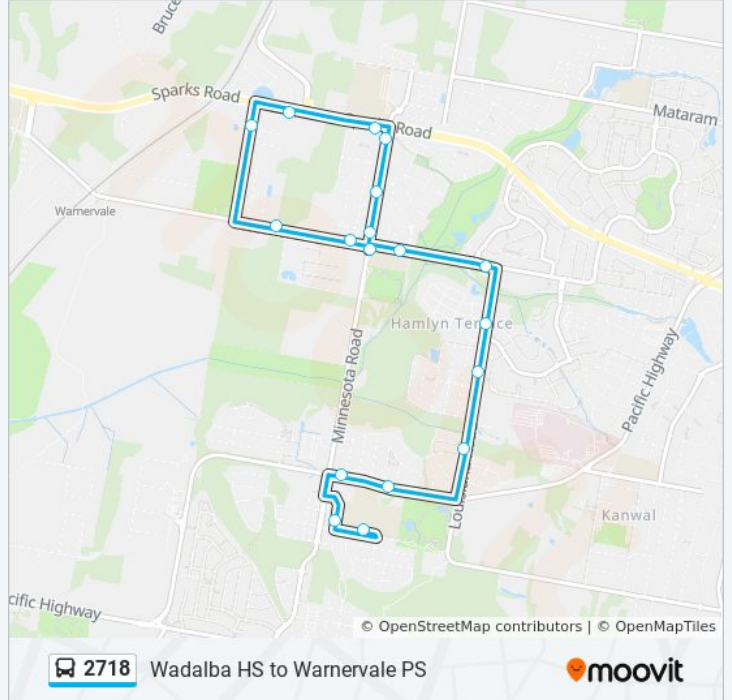

 2718

Wadalba HS to Warnervale PS

Get The App

The 2718 bus line Wadalba HS to Warnervale PS has one route. For regular weekdays, their operation hours are:

(1) Hamlyn Terrace: 14:40

Use the Moovit App to find the closest 2718 bus station near you and find out when is the next 2718 bus arriving.

Direction: Hamlyn Terrace

17 stops

[VIEW LINE SCHEDULE](#)

- Wadalba High School, Van Stappen Rd
- Orchid Way opp Wadalba Community School
- Minnesota Rd after Pacific Hwy
- Fairmont Bvd before Rushmore Pl
- Louisiana Rd after Fairmont Bvd
- Louisiana Rd opp 66
- Louisiana Rd at Gleeson Pde
- Warnervale Rd opp Monarch Dr
- Warnervale Public School, Warnervale Rd
- Minnesota Rd after Warnervale Rd
- Minnesota Rd after Flakes Way
- Our Lady Of Loreto Gardens, Minnesota Rd
- Our Lady Of Loreto Gardens, Minnesota Rd
- Sparks Rd before Virginia Rd
- Warnervale Rd after Virginia Rd
- Warnervale Rd before Minnesota Rd
- Warnervale Public School, Minesota Rd

2718 bus Time Schedule

Hamlyn Terrace Route Timetable:

Sunday	Not Operational
Monday	14:40
Tuesday	14:40
Wednesday	14:40
Thursday	14:40
Friday	14:40
Saturday	Not Operational

2718 bus Info

Direction: Hamlyn Terrace

Stops: 17

Trip Duration: 25 min

Line Summary:

2718 bus time schedules and route maps are available in an offline PDF at moovitapp.com. Use the Moovit App to see live bus times, train schedule or subway schedule, and step-by-step directions for all public transit in Sydney.