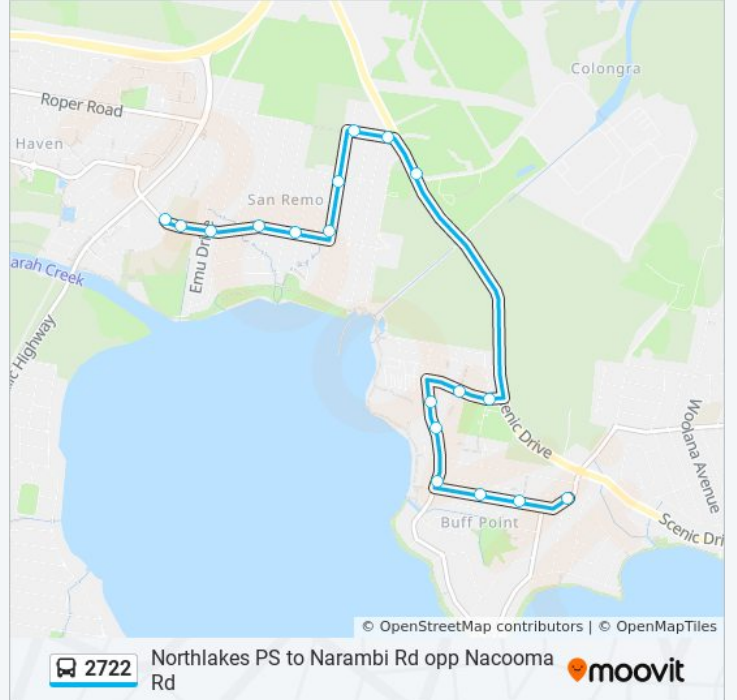

Use the Moovit App to find the closest 2722 bus station near you and find out when is the next 2722 bus arriving.

Direction: Buff Point

18 stops

[VIEW LINE SCHEDULE](#)

Northlakes Public School, Goorama Ave

Northlakes Public School, Goorama Ave

Goorama Ave after Emu Dr

Goorama Ave at Katoomba Ave

Goorama Ave at McCrea Bvd

Richardson Rd after Goorama Ave

Richardson Rd at Eyre Cres

Wills Rd opp Richardson Rd

Wills Rd at Scenic Dr

Narambi Rd opp Nacooma Rd

2722 bus Time Schedule

Buff Point Route Timetable:

Sunday	Not Operational
Monday	14:35
Tuesday	14:35
Wednesday	Not Operational
Thursday	Not Operational
Friday	Not Operational
Saturday	Not Operational

2722 bus Info

Direction: Buff Point

Stops: 18

Trip Duration: 15 min

Line Summary:

2722 bus time schedules and route maps are available in an offline PDF at moovitapp.com. Use the [Moovit App](#) to see live bus times, train schedule or subway schedule, and step-by-step directions for all public transit in Sydney.