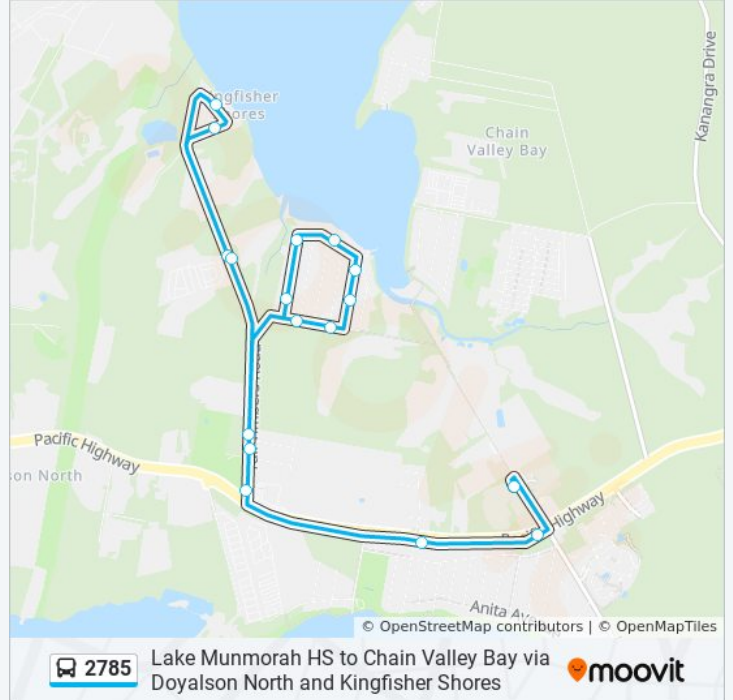

 2785

Lake Munmorah HS to Chain Valley Bay via Doyalson North and Kingfisher Shores

Get The App

The 2785 bus line Lake Munmorah HS to Chain Valley Bay via Doyalson North and Kingfisher Shores has one route. For regular weekdays, their operation hours are:

(1) Doyalson North: 14:10

Use the Moovit App to find the closest 2785 bus station near you and find out when is the next 2785 bus arriving.

Direction: Doyalson North

17 stops

[VIEW LINE SCHEDULE](#)

- Lake Munmorah High School, Carters Rd
- Pacific hwy opp Lake Munmorah Public School
- Pacific Hwy at Boronia Rd
- Tall Timbers Rd opp Lake Munmorah Shopping Centre
- Tall Timbers Rd opp Deakin Ave
- Macquarie Shores Home Village, Tall Timbers Rd
- Lakeshore Ave opp Morotai Ave
- Karoola Ave opp Morotai Ave
- Tall Timbers Rd opp Macquarie Shores Home Village
- Ivy Ave after Scaysbrook Ave
- Ivy Ave at Lloyd Ave
- Lloyd Ave opp Lloyd Avenue Shops
- Elabana Ave after Lloyd Ave
- Elabana Ave before Scaysbrook Ave
- Chain Valley Bay Community Hall, Scaysbrook Ave
- Scaysbrook Ave opp Leumeah Ave
- Tall Timbers Rd after Deakin Ave

2785 bus Time Schedule

Doyalson North Route Timetable:

Sunday	Not Operational
Monday	14:10
Tuesday	14:10
Wednesday	Not Operational
Thursday	Not Operational
Friday	Not Operational
Saturday	Not Operational

2785 bus Info

Direction: Doyalson North

Stops: 17

Trip Duration: 21 min

Line Summary:

2785 bus time schedules and route maps are available in an offline PDF at moovitapp.com. Use the [Moovit App](#) to see live bus times, train schedule or subway schedule, and step-by-step directions for all public transit in Sydney.